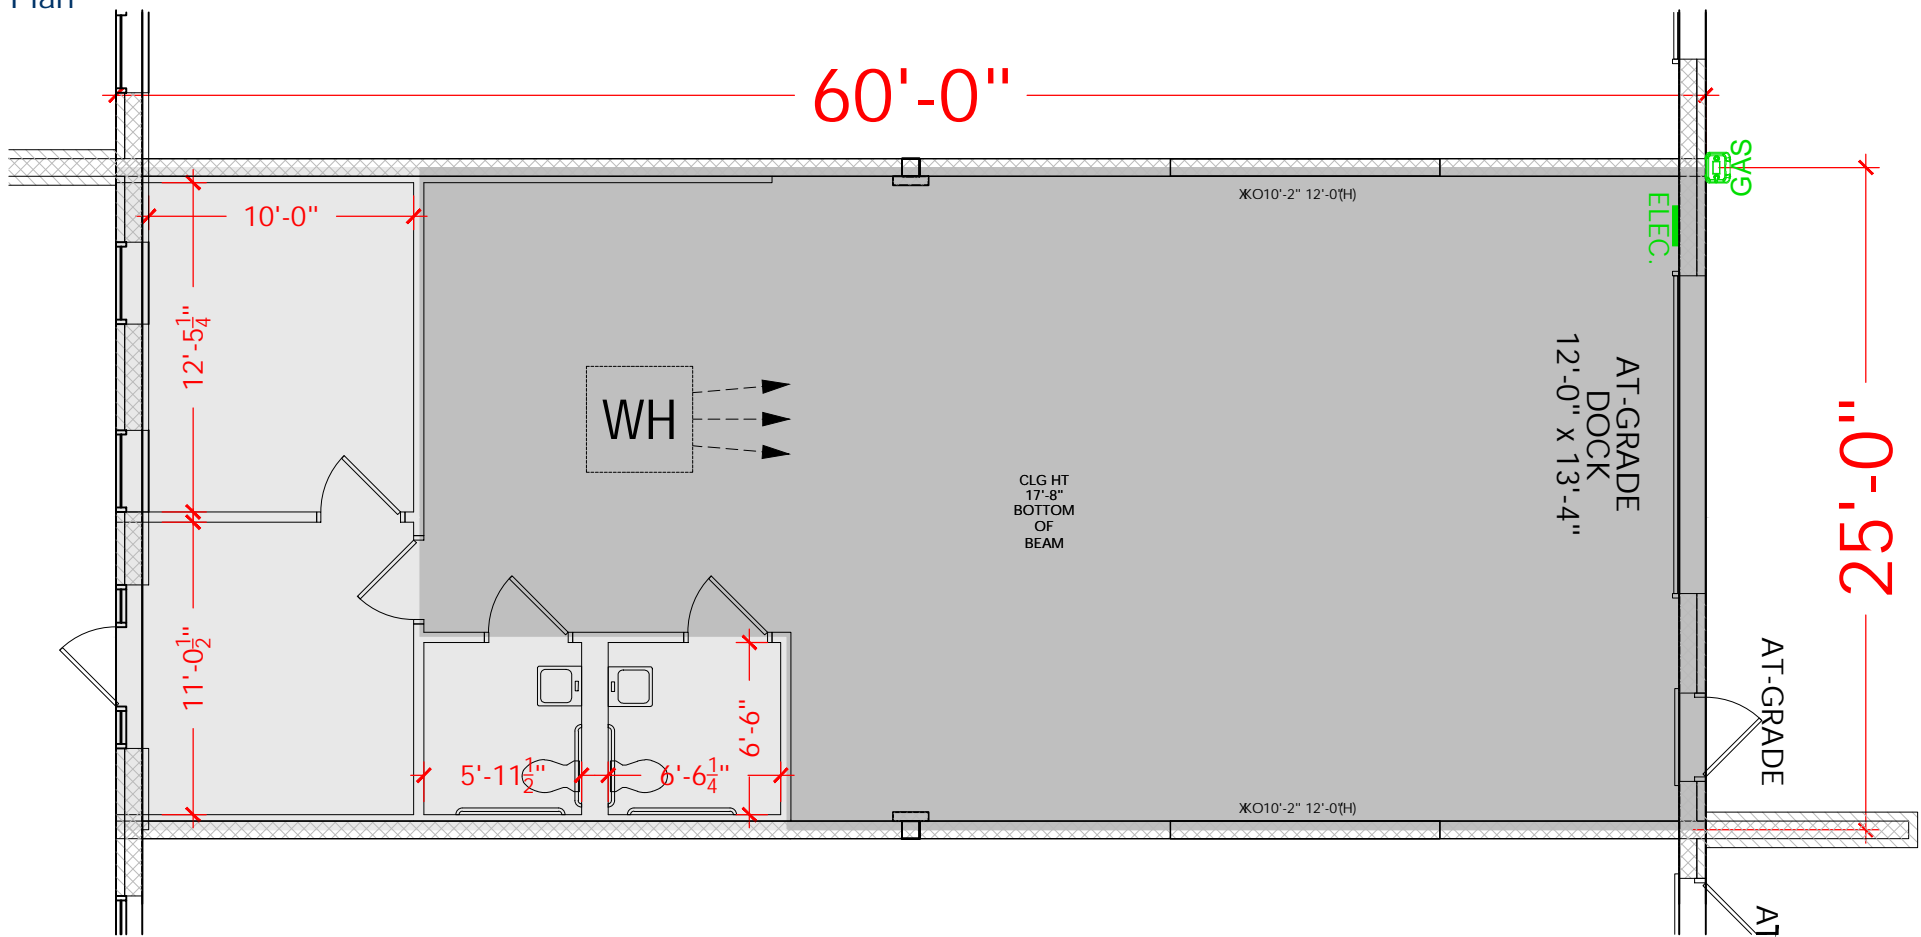

TOTAL SF AVAILABLE -1,500 SF

OFFICE - 386 SF

WAREHOUSE SF - 1,114 SF

[Click to access3D model](#)

Key Plan

Floor Plan