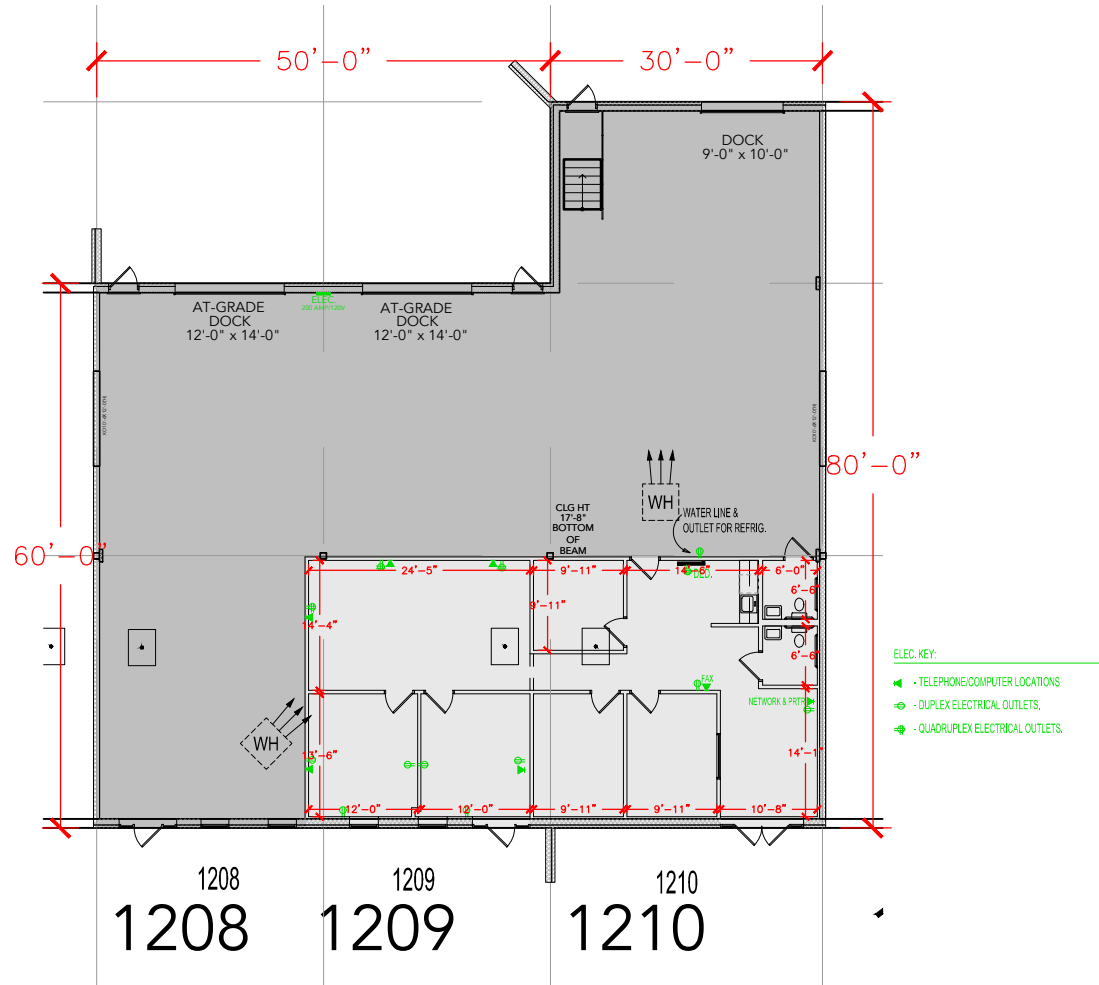

TOTAL SF AVAILABLE - 5,400 SF

OFFICE - 1,686 SF

WAREHOUSE SF - 3,714 SF

[Click to access 3D model](#)

Key Plan

Floor Plan