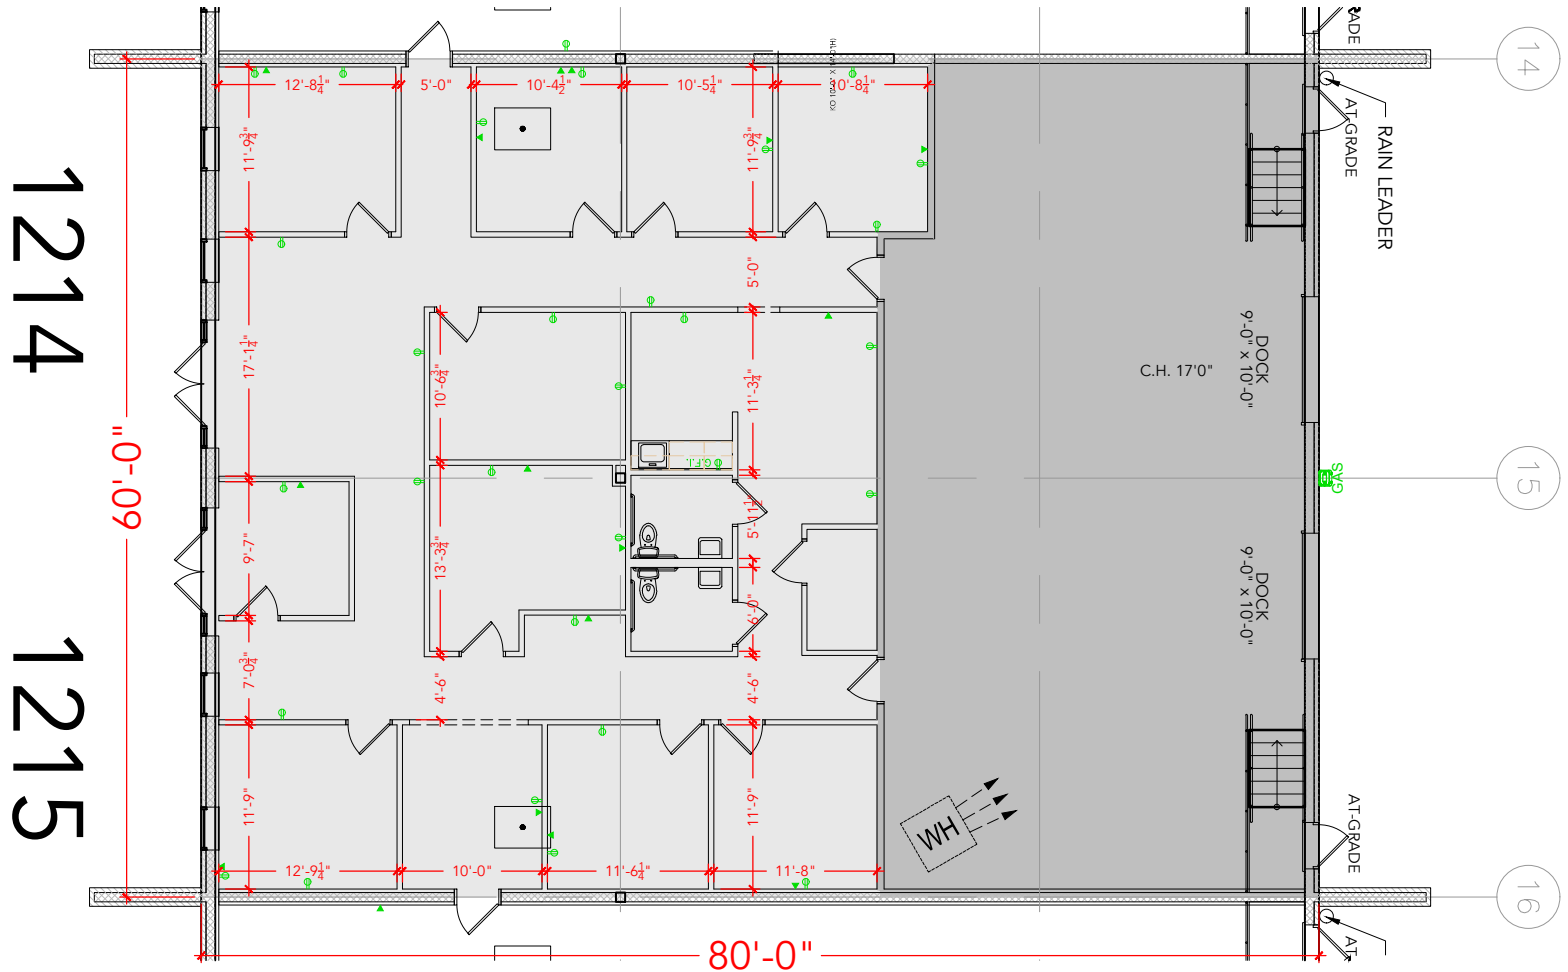

TOTAL SF AVAILABLE - 4,800 SF

OFFICE - 2,962 SF

WAREHOUSE - 1,838 SF

[Click to access 3D model](#)

Key Plan

Floor Plan