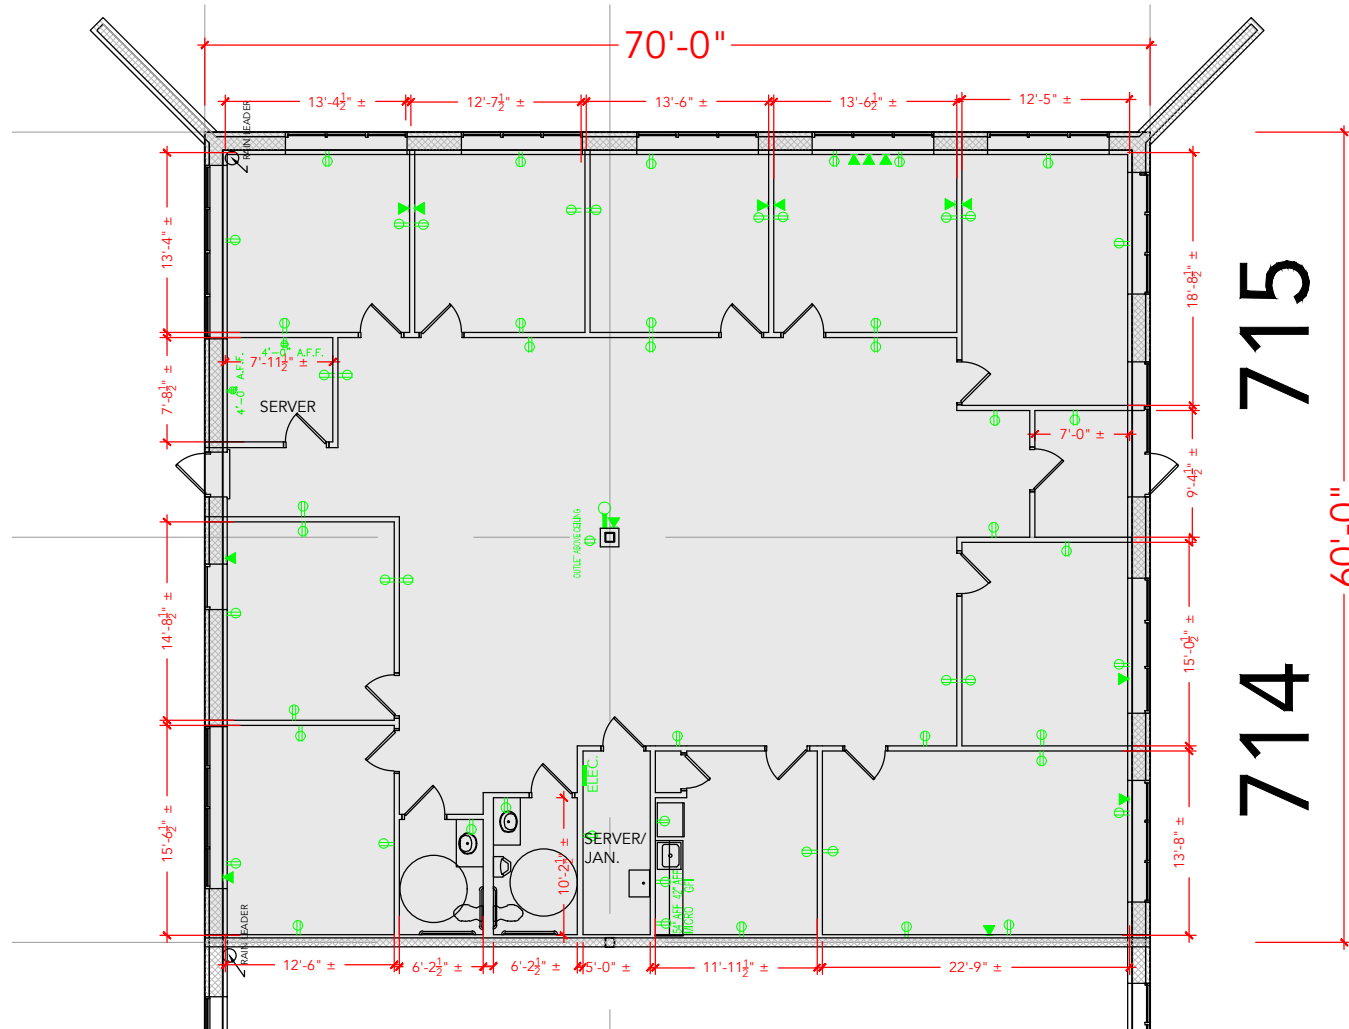

TOTAL SF AVAILABLE -4,200 SF

OFFICE - 4,200 SF

WAREHOUSE - 0,000 SF

[Click to access CADD file](#)

Key Plan

Floor Plan