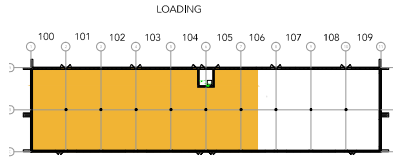

**TOTAL SF AVAILABLE - 9,584 SF**

OFFICE - 9,584 SF

WAREHOUSE SF - 0,000 SF

[Click to access 3D model](#)

Key Plan

Floor Plan