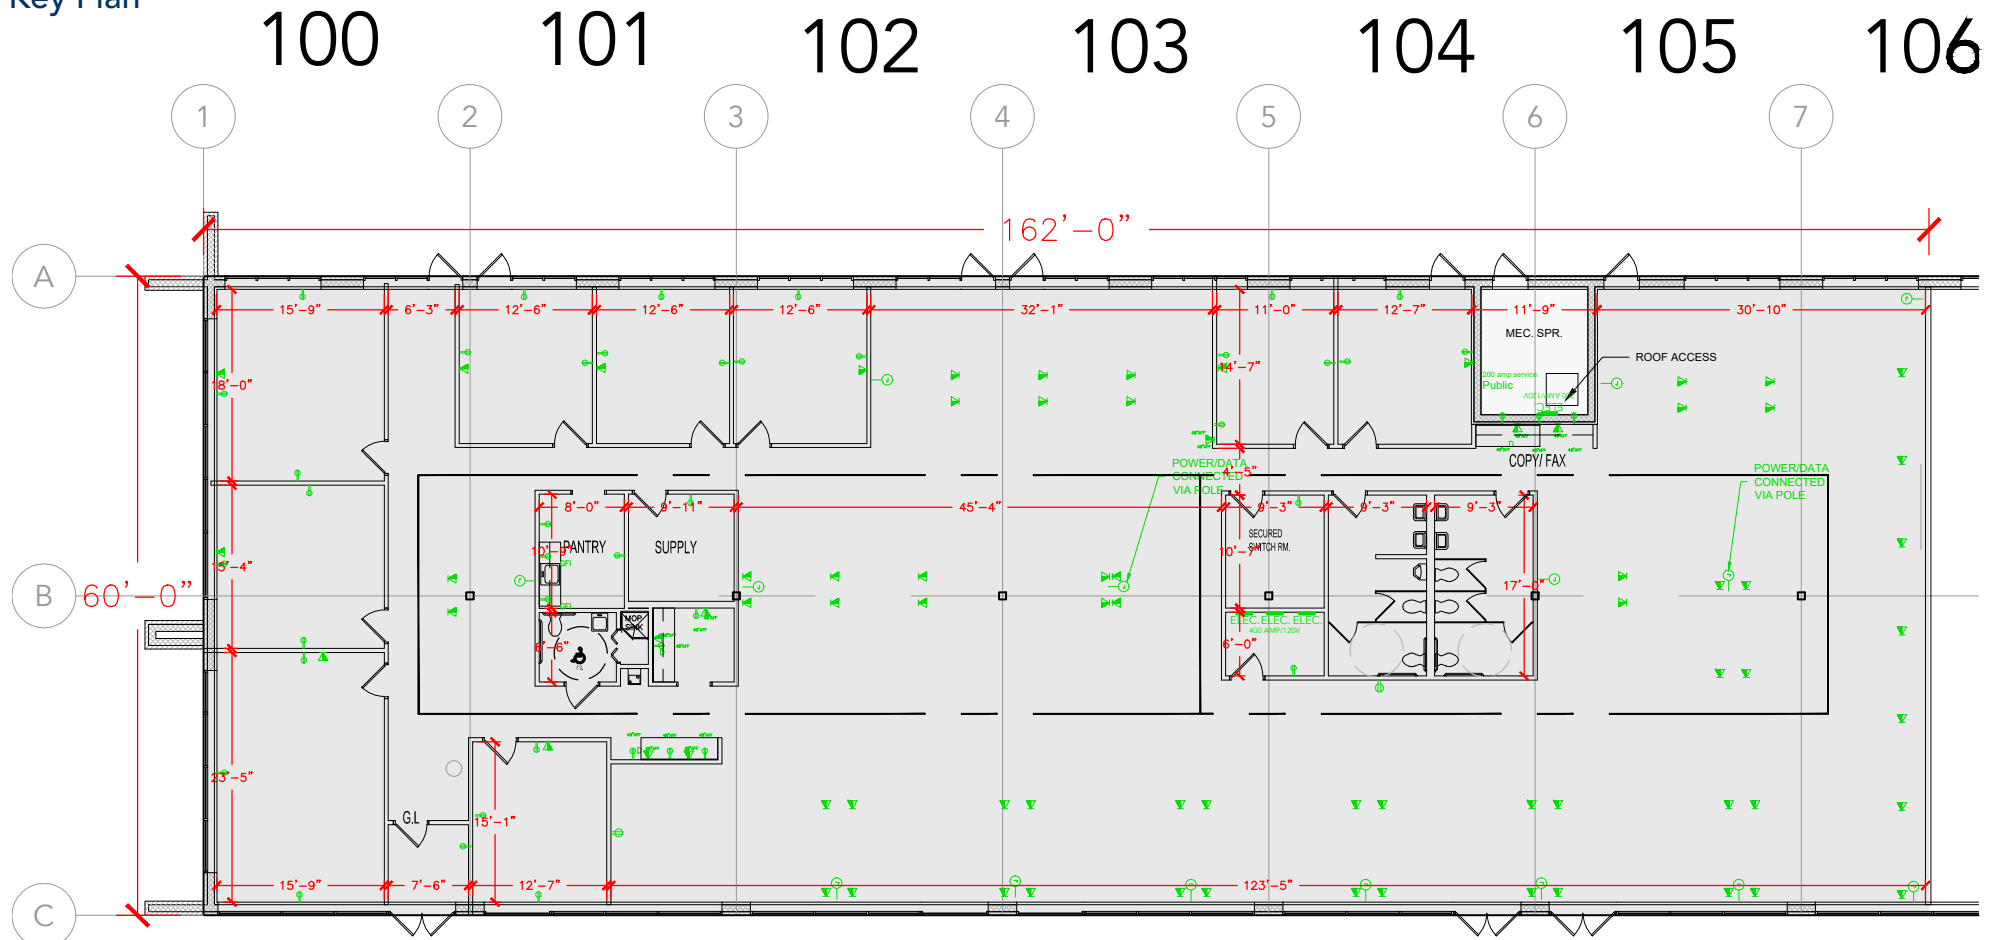

**TOTAL SF AVAILABLE - 9,584 SF**

OFFICE - 9,584 SF

WAREHOUSE SF - 0,000 SF

[Click to access 3D model](#)

Key Plan

Floor Plan