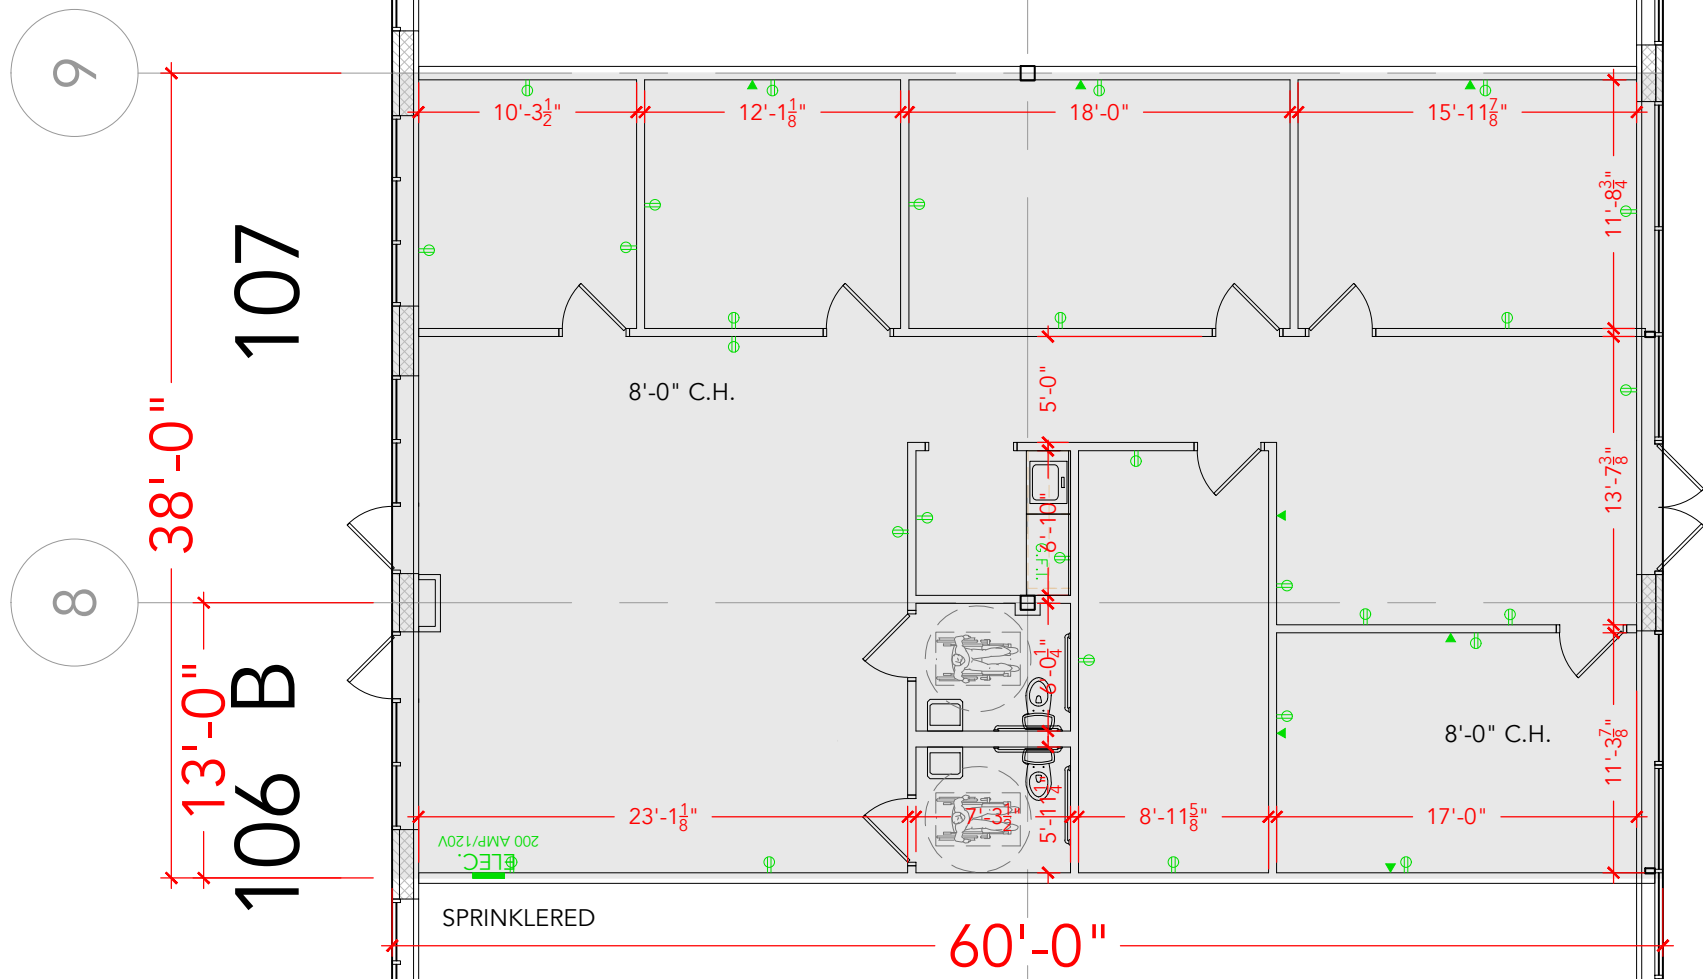

TOTAL SF AVAILABLE - 2,285 SF

OFFICE - 2,285 SF

WAREHOUSE - 0,000 SF

[Click to access 3D model](#)

Key Plan

Floor Plan