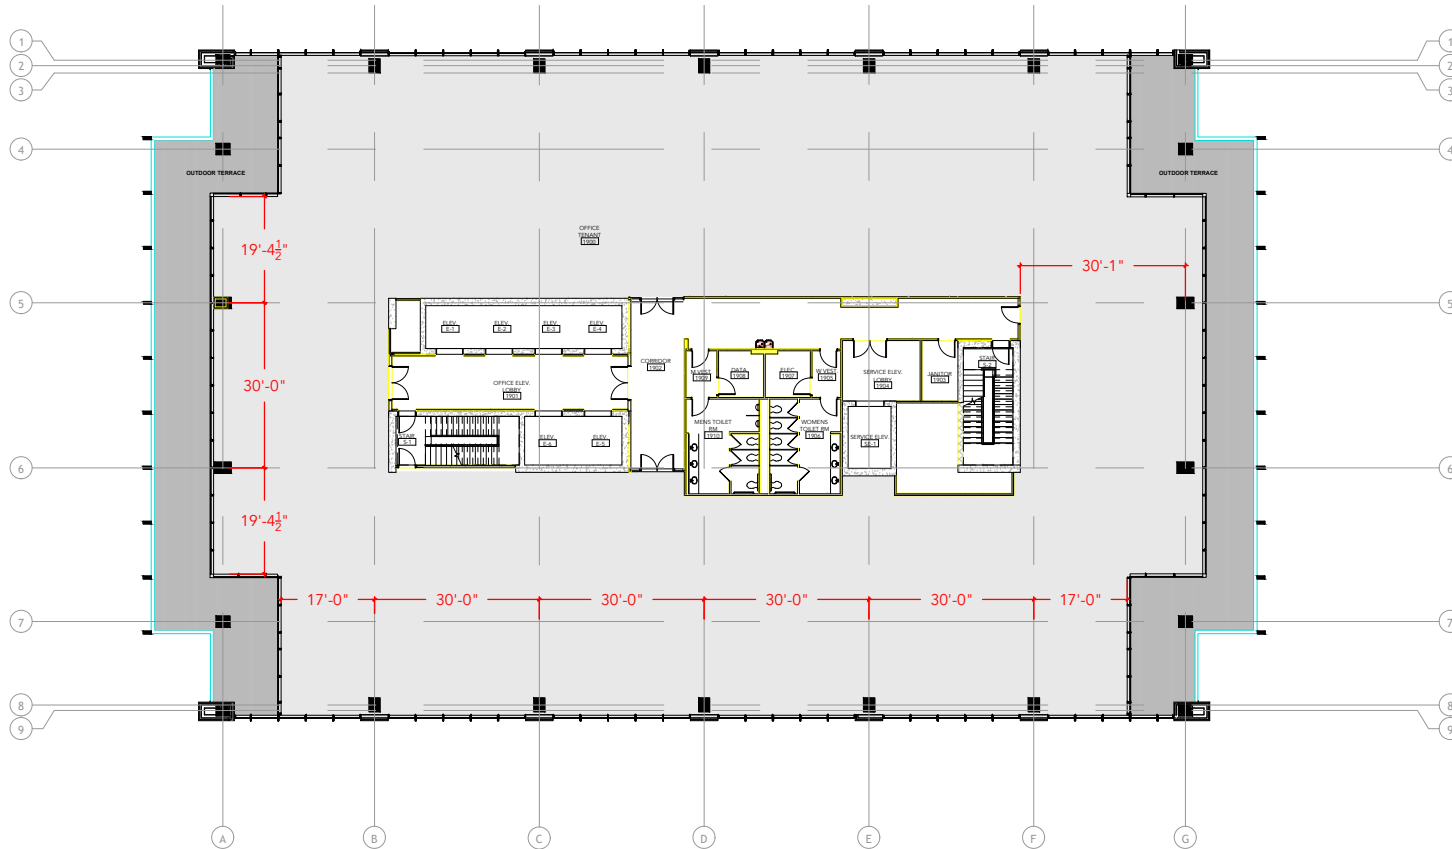

Key Plan

MULTI TENANT 18,661 RSF(12%)
SINGLE FLOOR USER 20,640 RSF(9%)

[Click to access 3D model](#)

MULTI TENANT
SUITE TBD
LEVEL 19
18,661 RSF(12%)

Floor Plan