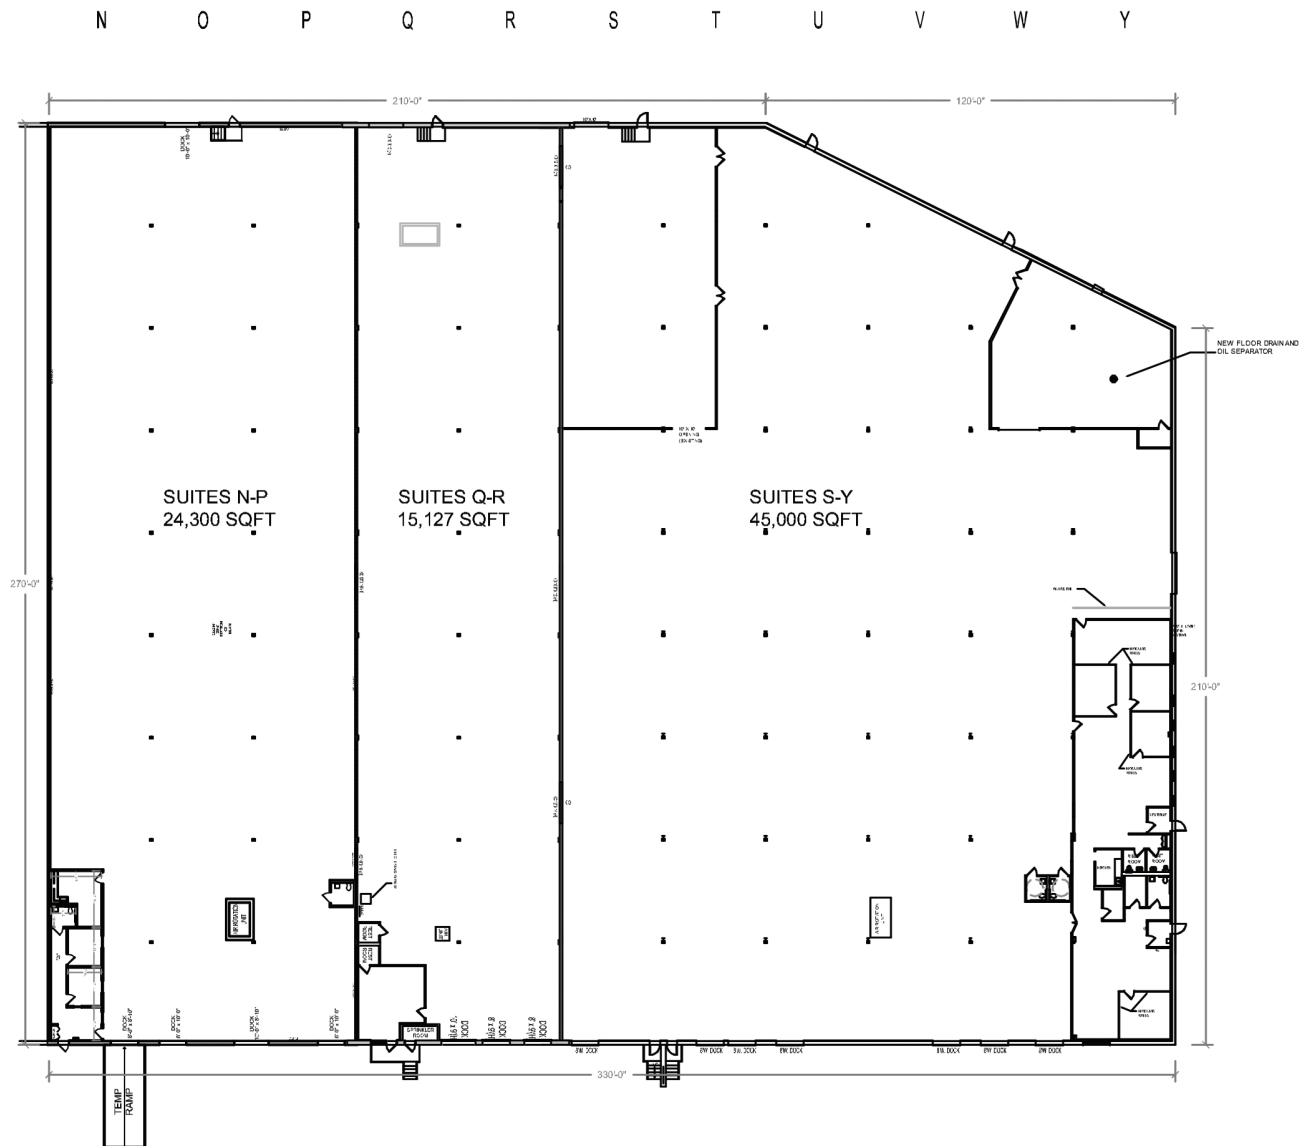

# Baltimore Commons

7465 Candlewood Road  
Suites N-Y  
Hanover, MD 21076

Building Key Plan

Total SF Available  
85,427 SF

Office - 4,587 SF  
Warehouse - 80,840 SF

Plan not to scale - this is not a construction document.