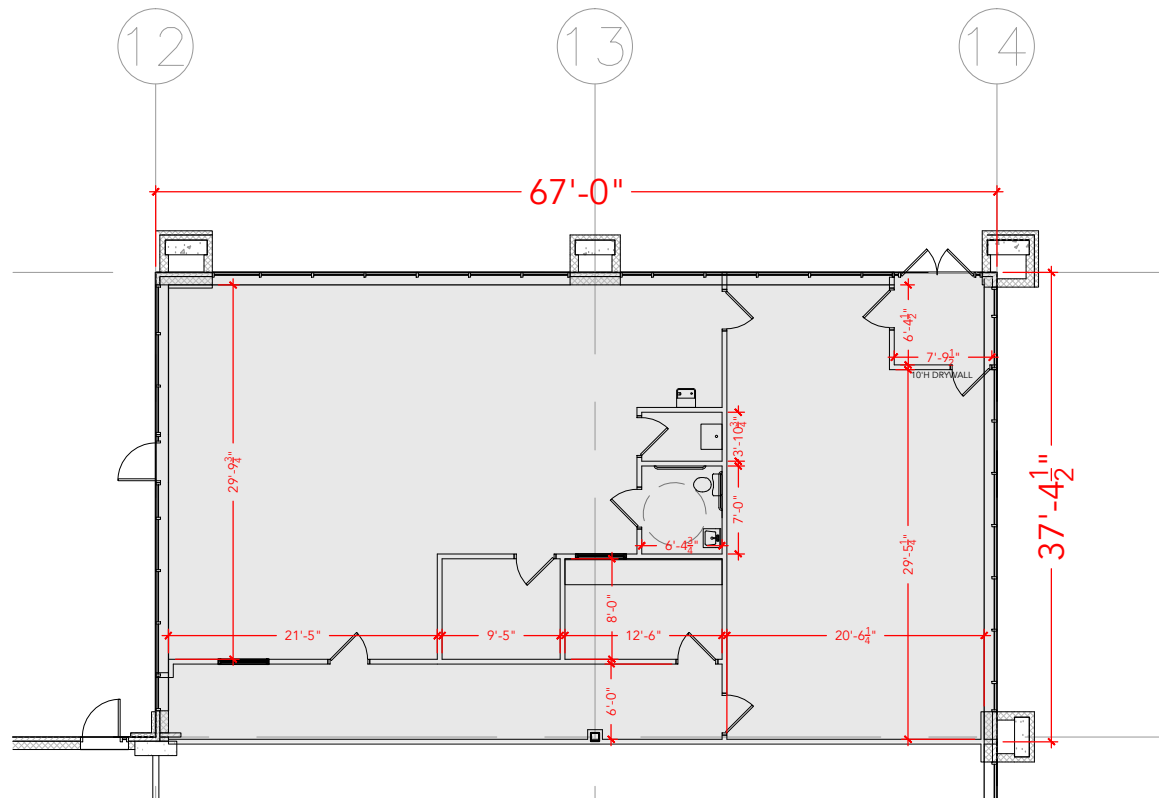

TOTAL SF AVAILABLE - 2,520 RSF

OFFICE - 2,520 RSF

WAREHOUSE - 0,000 SF

* INCLUDED % OF METER ROOM

[Click to access 3D model](#)

Key Plan

190

195

Floor Plan