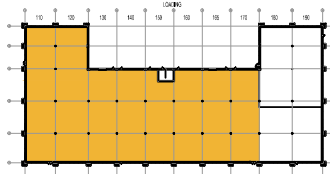

**TOTAL SF AVAILABLE - 27,413 RSF**

**OFFICE - 15,598 RSF**

**WAREHOUSE SF - 11,815 RSF**

[Click to access 3D model](#)

Key Plan

Suite 110-140  
15,929 RSF

Suite 150-170  
11,484 RSF

## Floor Plan