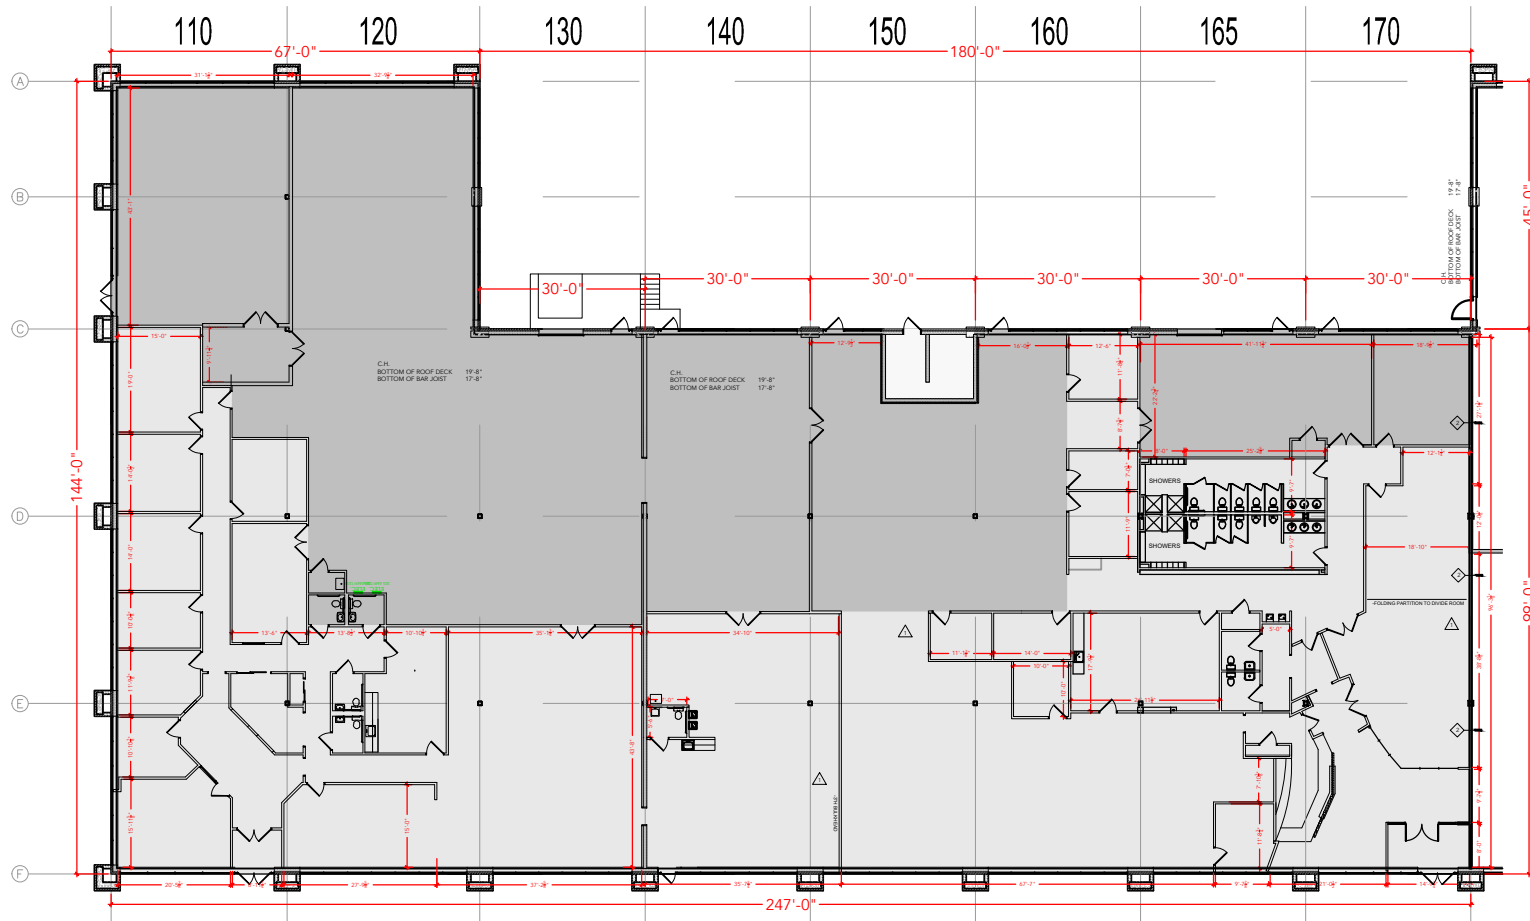

**TOTAL SF AVAILABLE - 27,413 RSF**

**OFFICE - 15,598 RSF**

**WAREHOUSE SF - 11,815 RSF**

[Click to access 3D model](#)

Key Plan

Suite 110-140  
15,929 RSF

Suite 150-170  
11,484 RSF

## Floor Plan