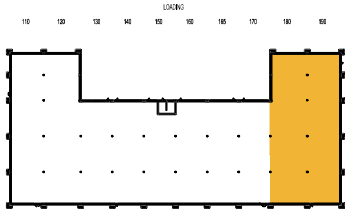

**TOTAL SF AVAILABLE - 9,701 RSF**

OFFICE - 9,701 RSF

WAREHOUSE - 0,000 SF

INCLUDES % OF METER ROOM

[Click to access 3D model](#)

Key Plan

180

190

## Floor Plan