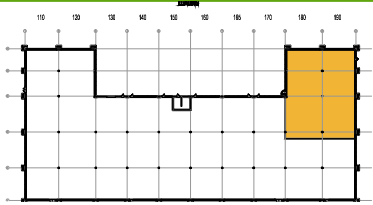

TOTAL SF AVAILABLE - 5,776 RSF

OFFICE - 5,776 RSF

WAREHOUSE - 0,000 SF

INCLUDES % OF METER ROOM

[Click to access 3D model](#)

Key Plan

Floor Plan