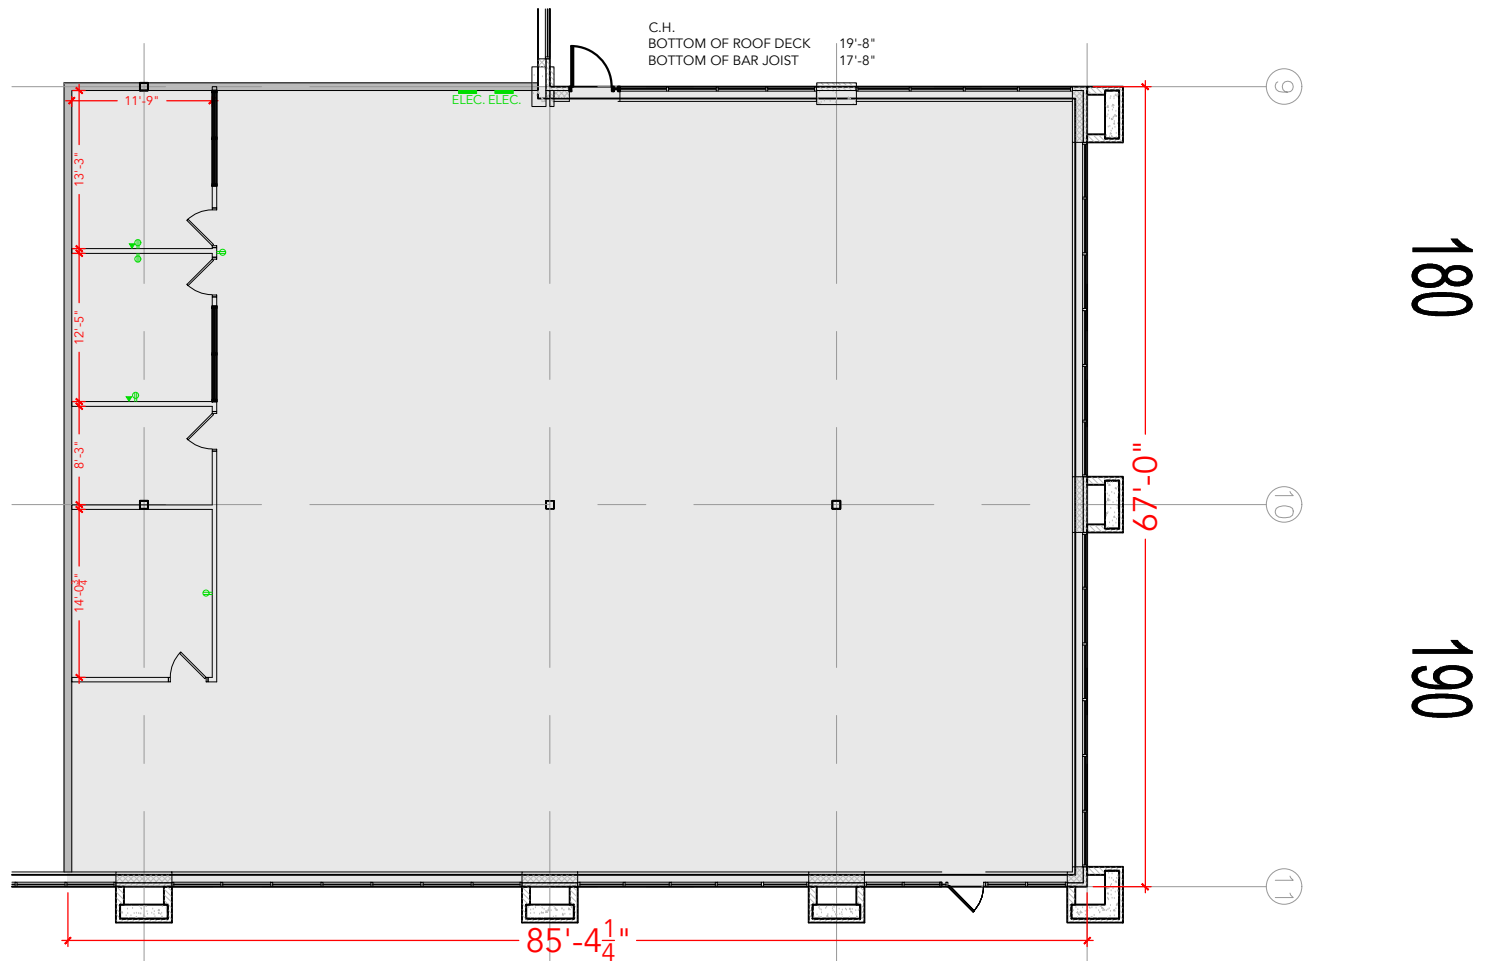

TOTAL SF AVAILABLE - 5,776 RSF

OFFICE - 5,776 RSF

WAREHOUSE - 0,000 SF

INCLUDES % OF METER ROOM

[Click to access 3D model](#)

Key Plan

Floor Plan