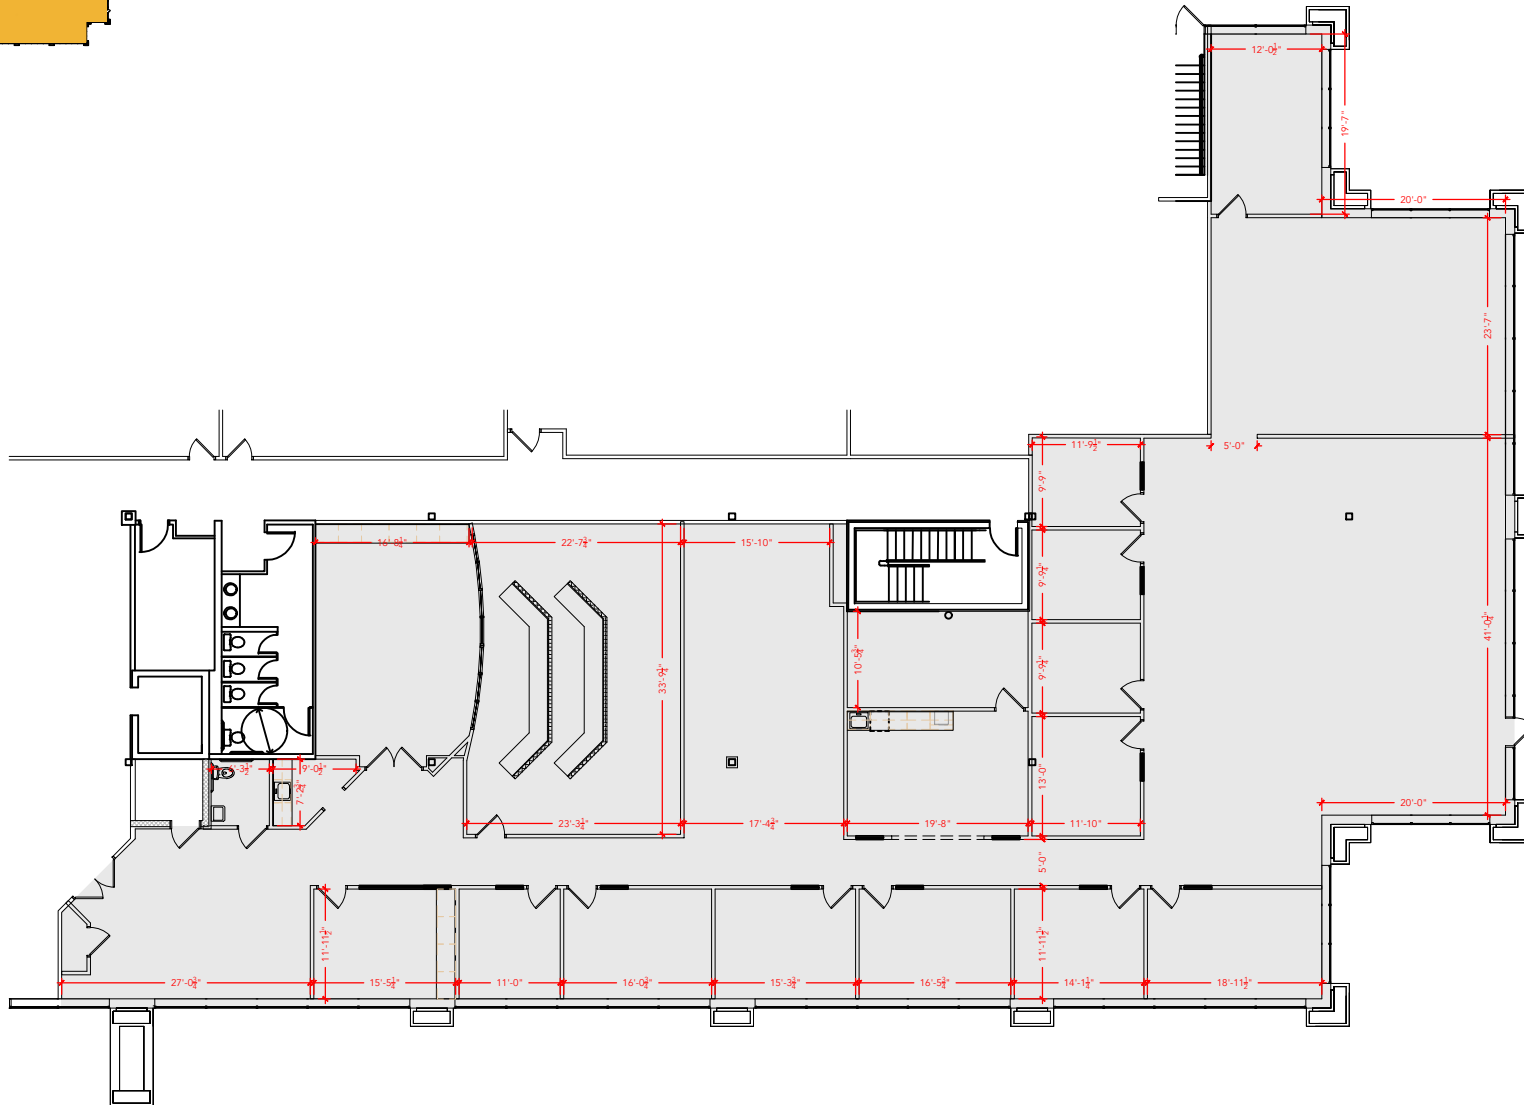

TOTAL SF AVAILABLE - 9,476 RSF(12%)

Key Plan

Floor Plan