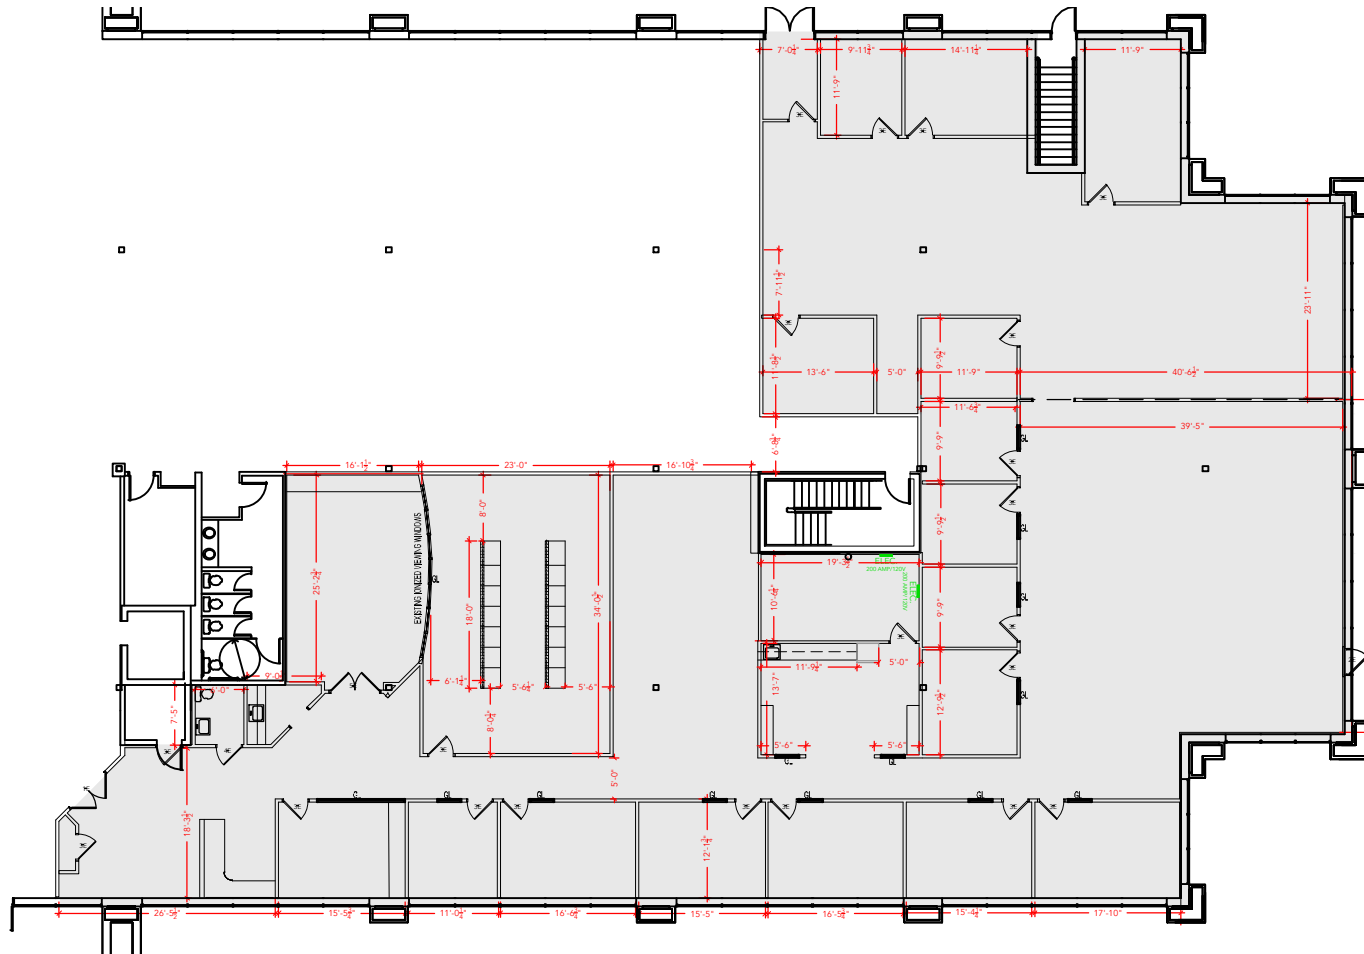

TOTAL SF AVAILABLE - 11,364 RSF (12%)

[Click to access 3D model](#)

Key Plan

Floor Plan