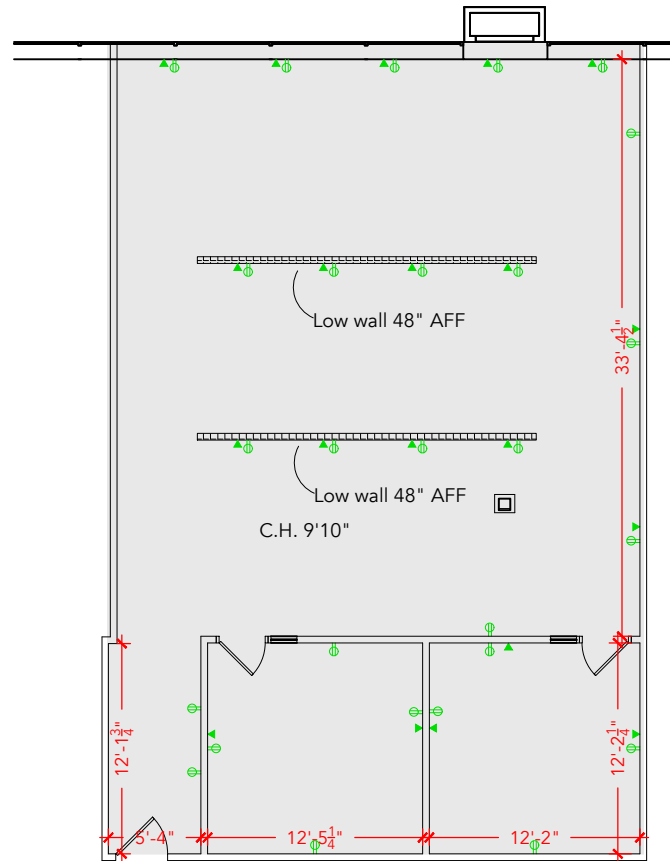

TOTAL SF AVAILABLE - 1,624 RSF(12%)

[Click to access 3D model](#)

Key Plan

Floor Plan