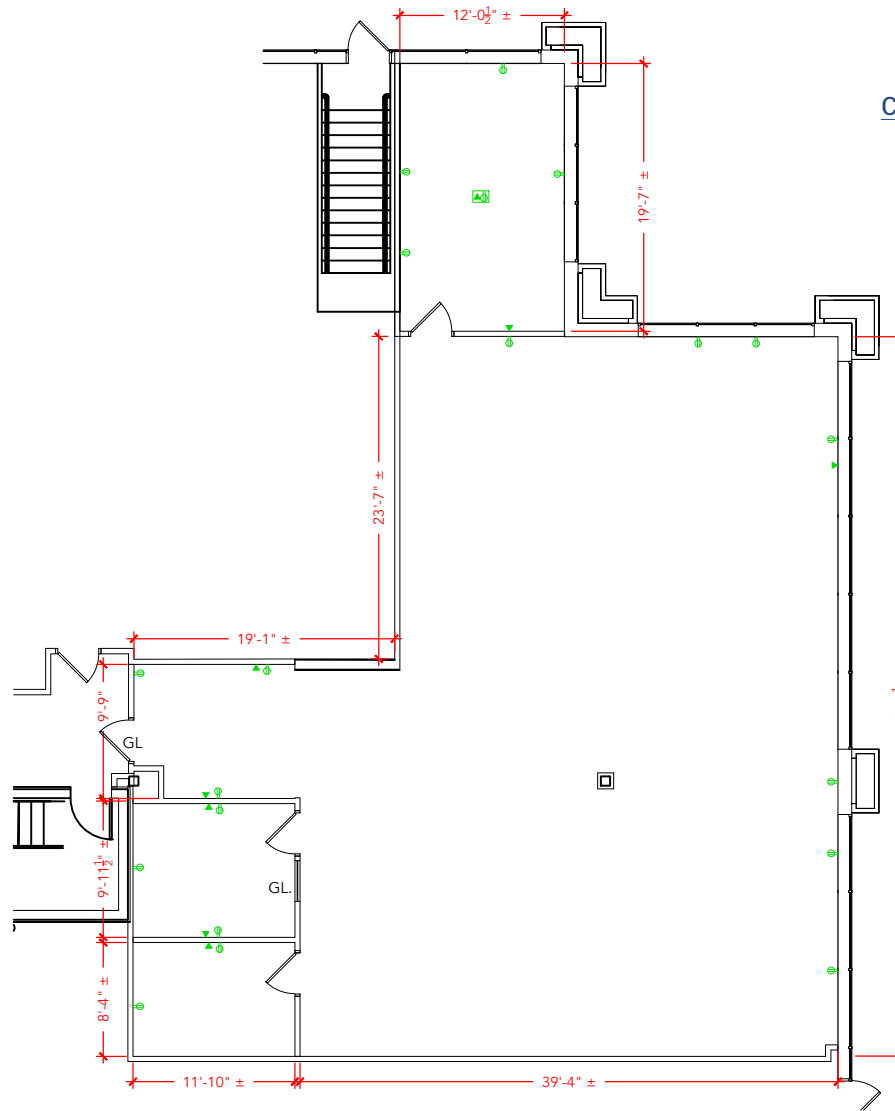

TOTAL SF AVAILABLE - 2,918 RSF(12%)

Key Plan

[Click to access 3D model](#)

## Floor Plan