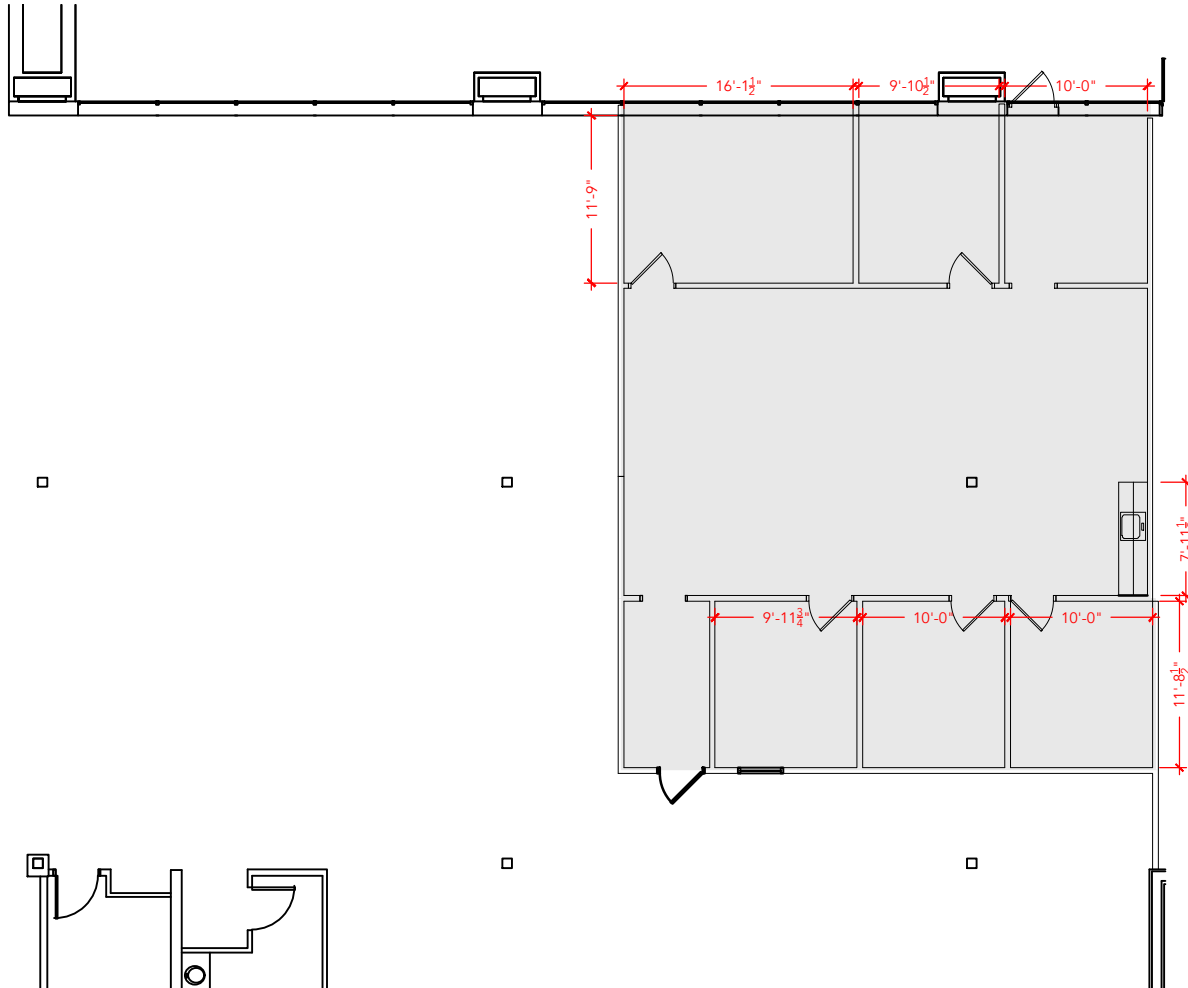

TOTAL SF AVAILABLE - 1,952 RSF (12%)

[Click to access 3D model](#)

Key Plan

Floor Plan