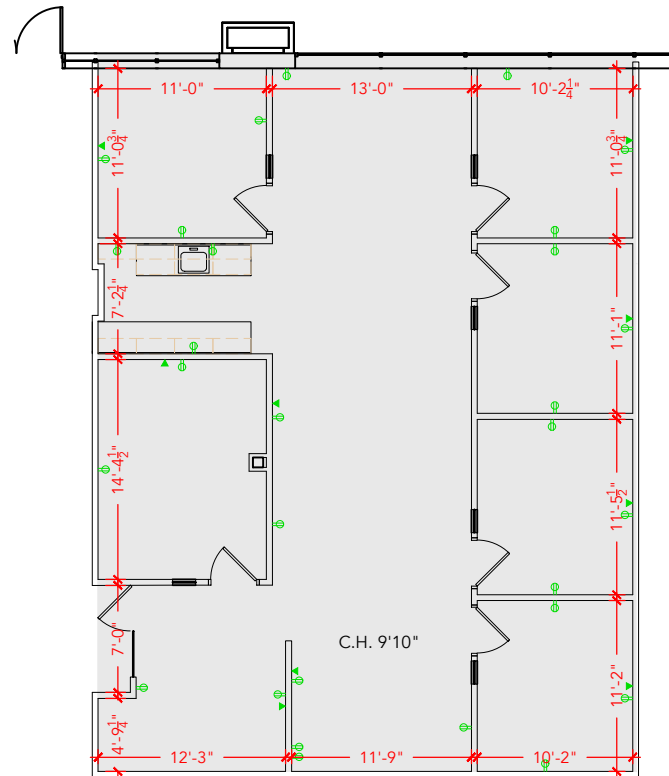

TOTAL SF AVAILABLE - 1,841 RSF(12%)

[Click to access 3D model](#)

Key Plan

Floor Plan