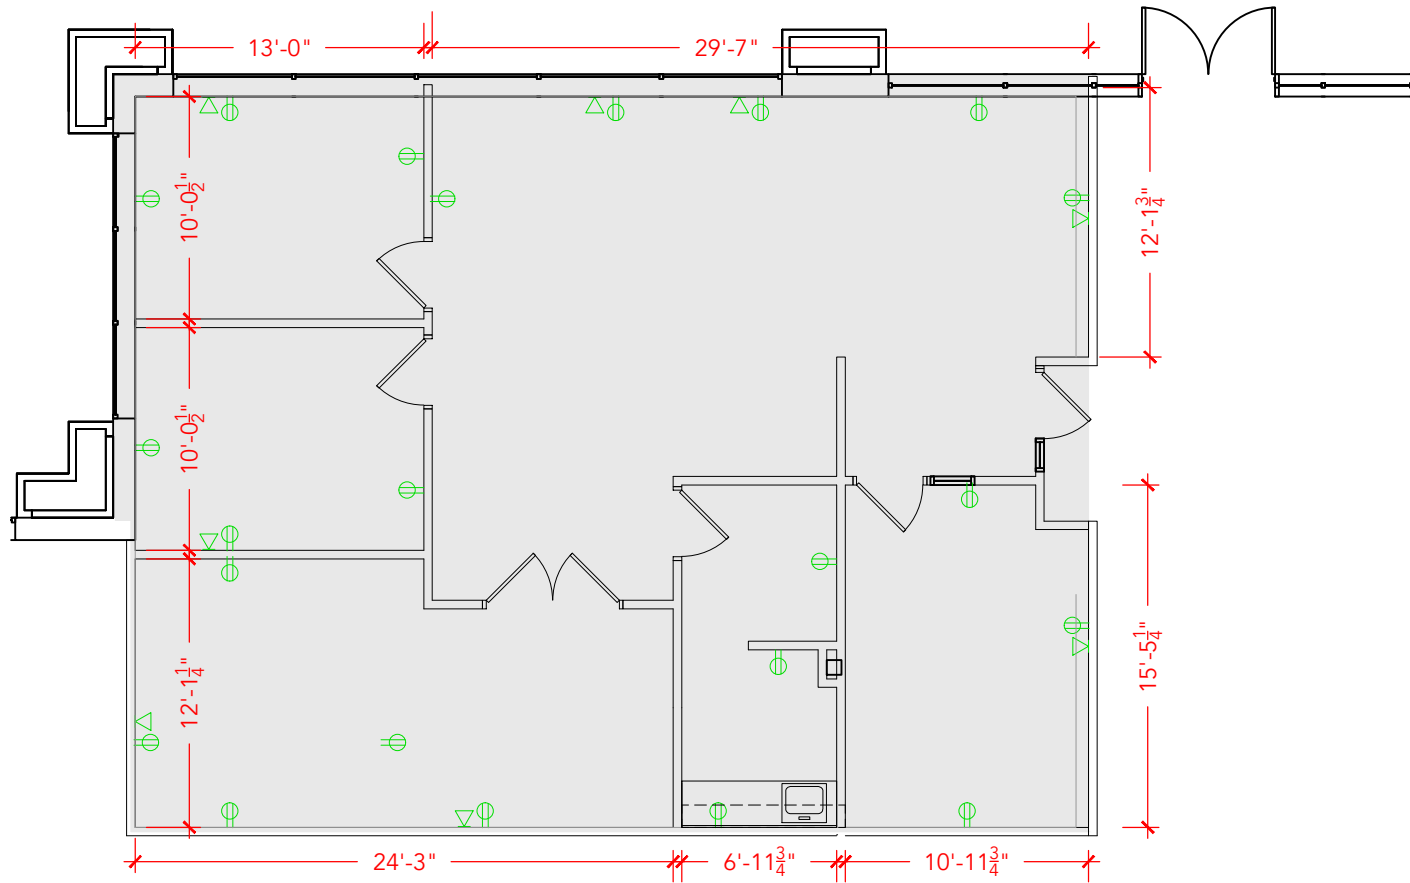

TOTAL SF AVAILABLE - 1,661 RSF(12%)

[Click to access 3D model](#)

Key Plan

Floor Plan