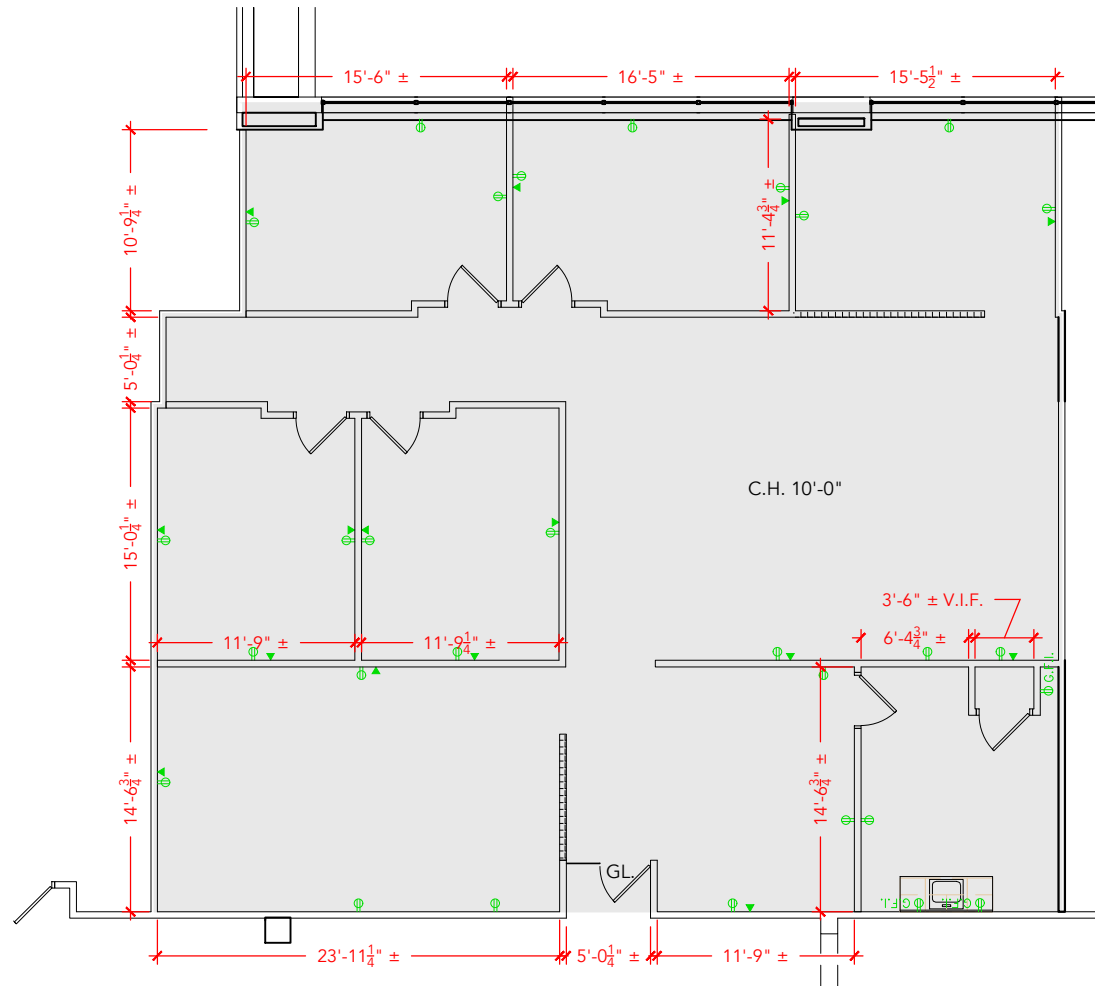

TOTAL SF AVAILABLE - 2,829 RSF (12%)

Key Plan

[Click to access 3D model](#)

Floor Plan