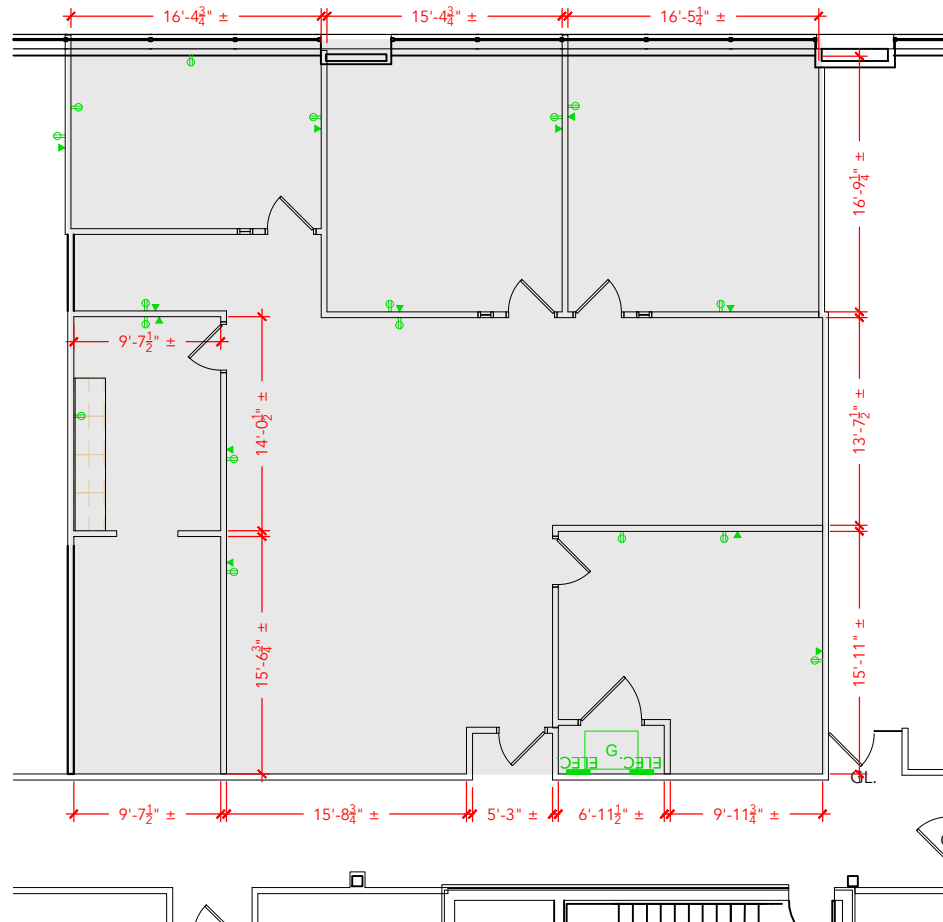

TOTAL SF AVAILABLE - 2,662 RSF (12%)

[Click to access 3D model](#)

Key Plan

Floor Plan