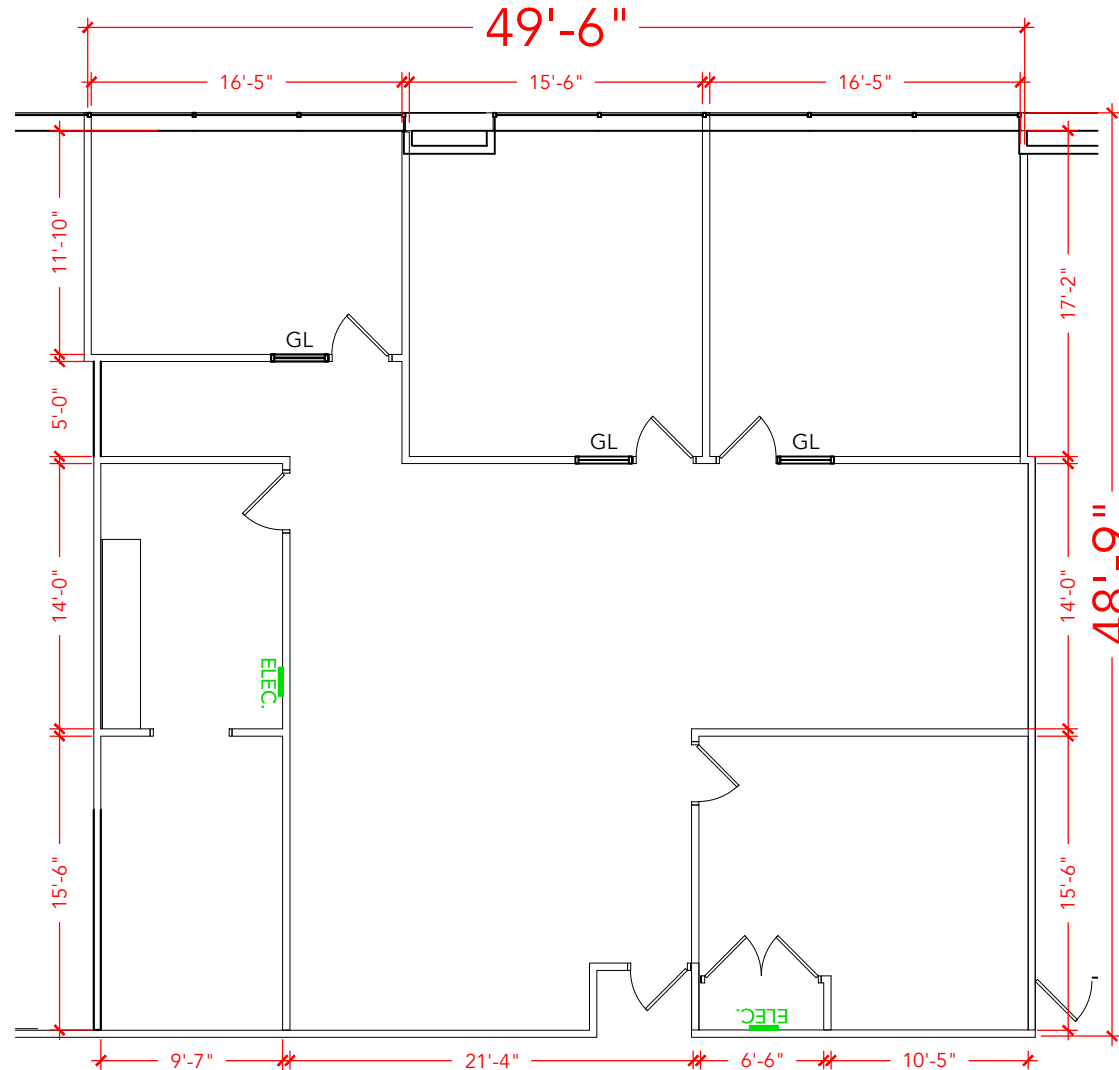

TOTAL SF AVAILABLE - 2,670 RSF(12%)

[Click to access 3D model](#)

Key Plan

Floor Plan