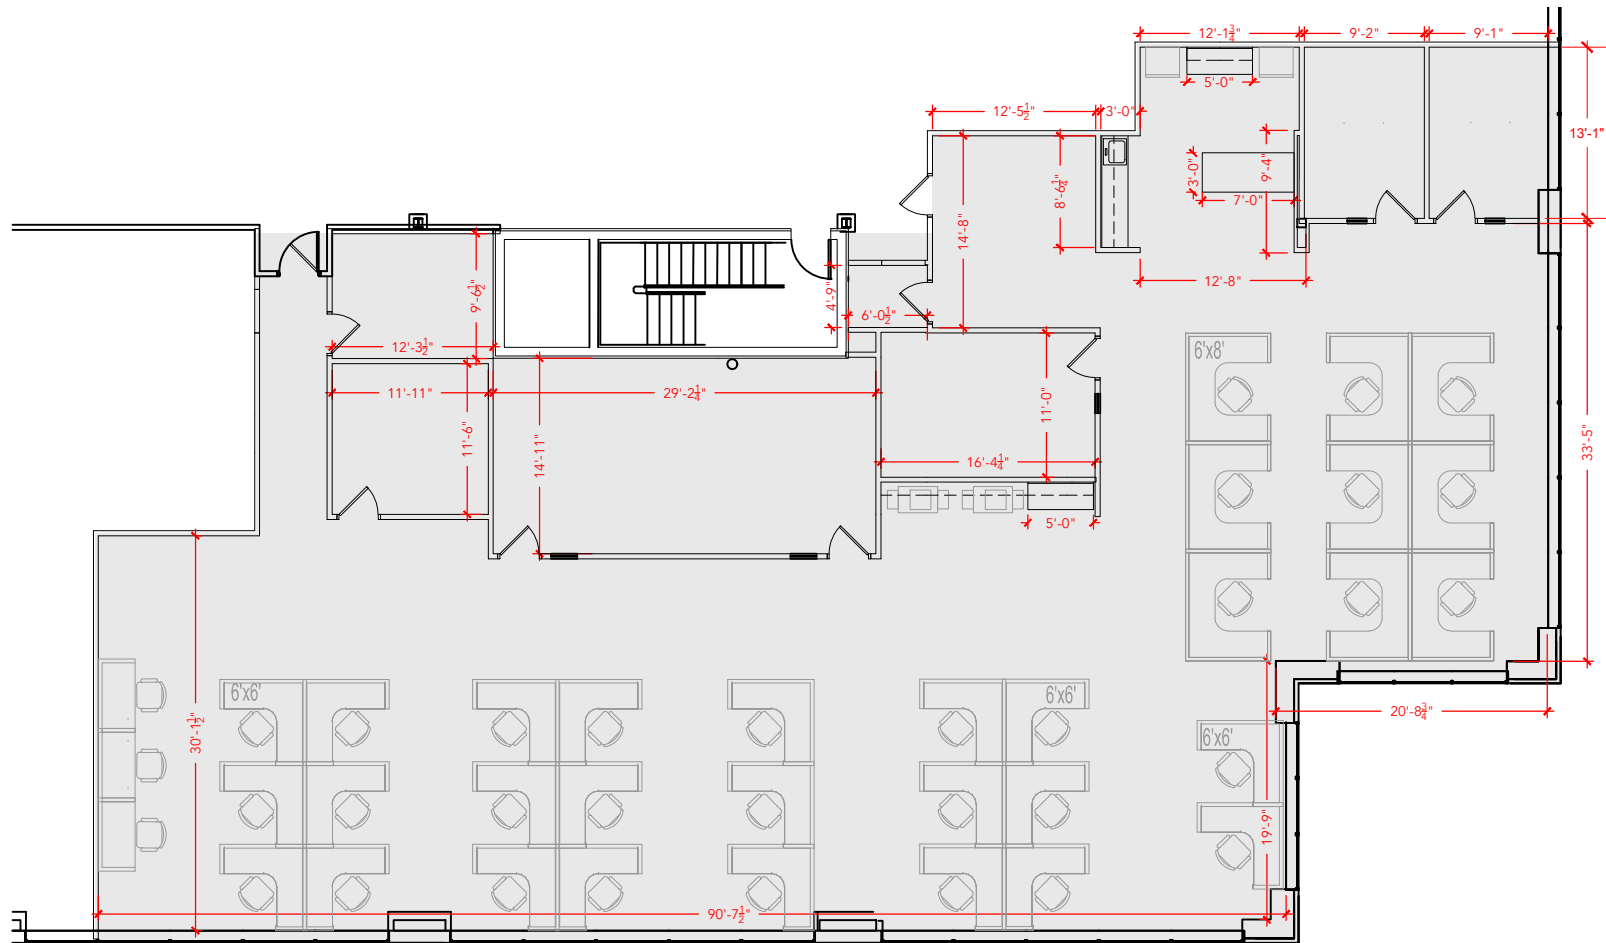

TOTAL SF AVAILABLE - 6,361 RSF(12%)

Key Plan

[Click to access 3D model](#)

## Floor Plan