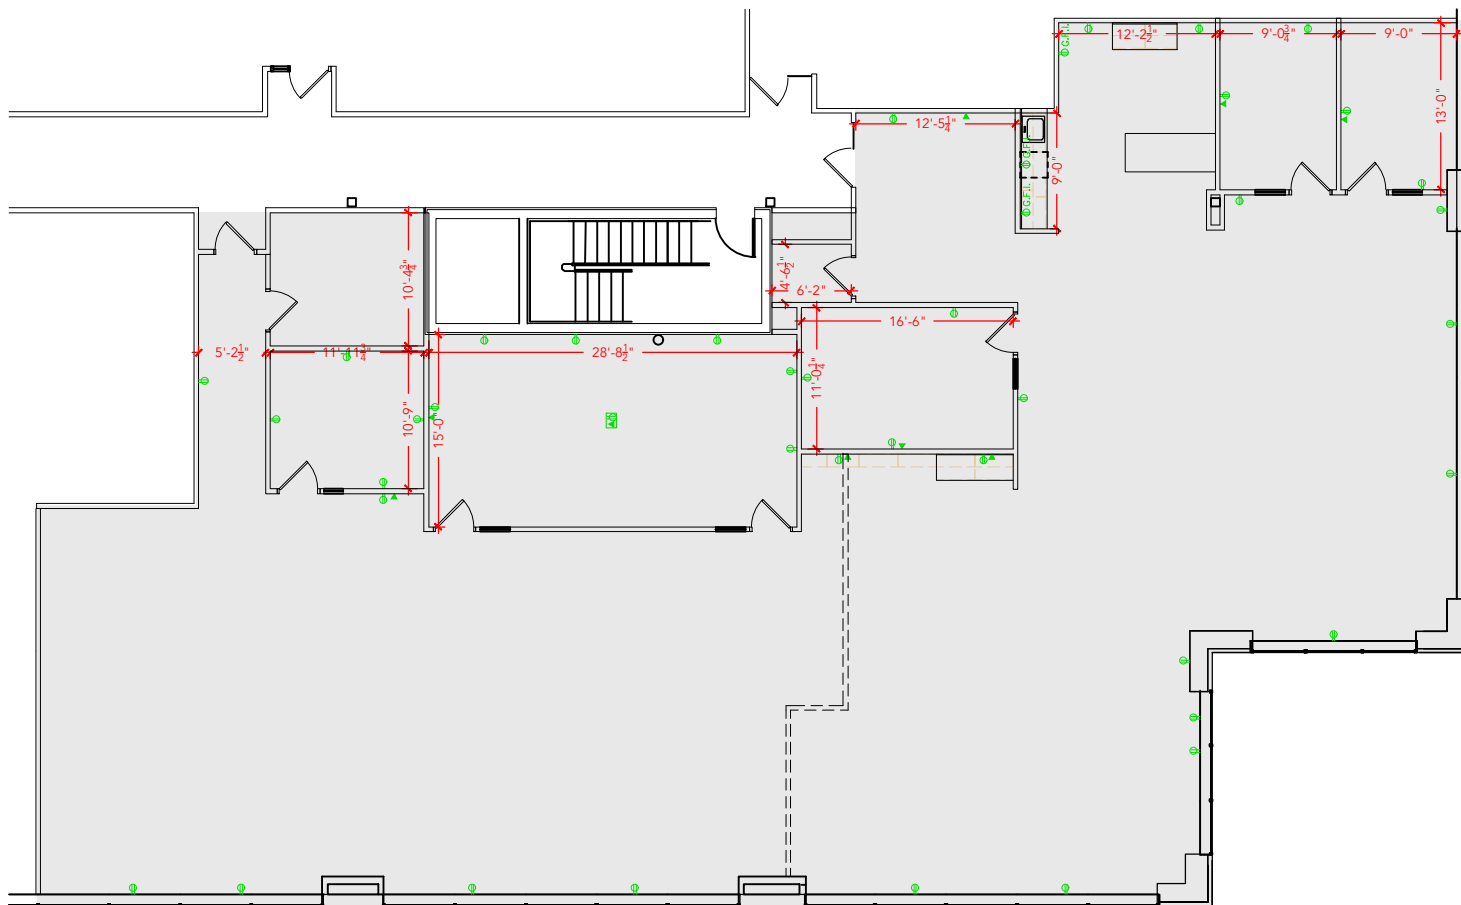

TOTAL SF AVAILABLE - 6,374 RSF(12%)

[Click to access 3D model](#)

Key Plan

Floor Plan