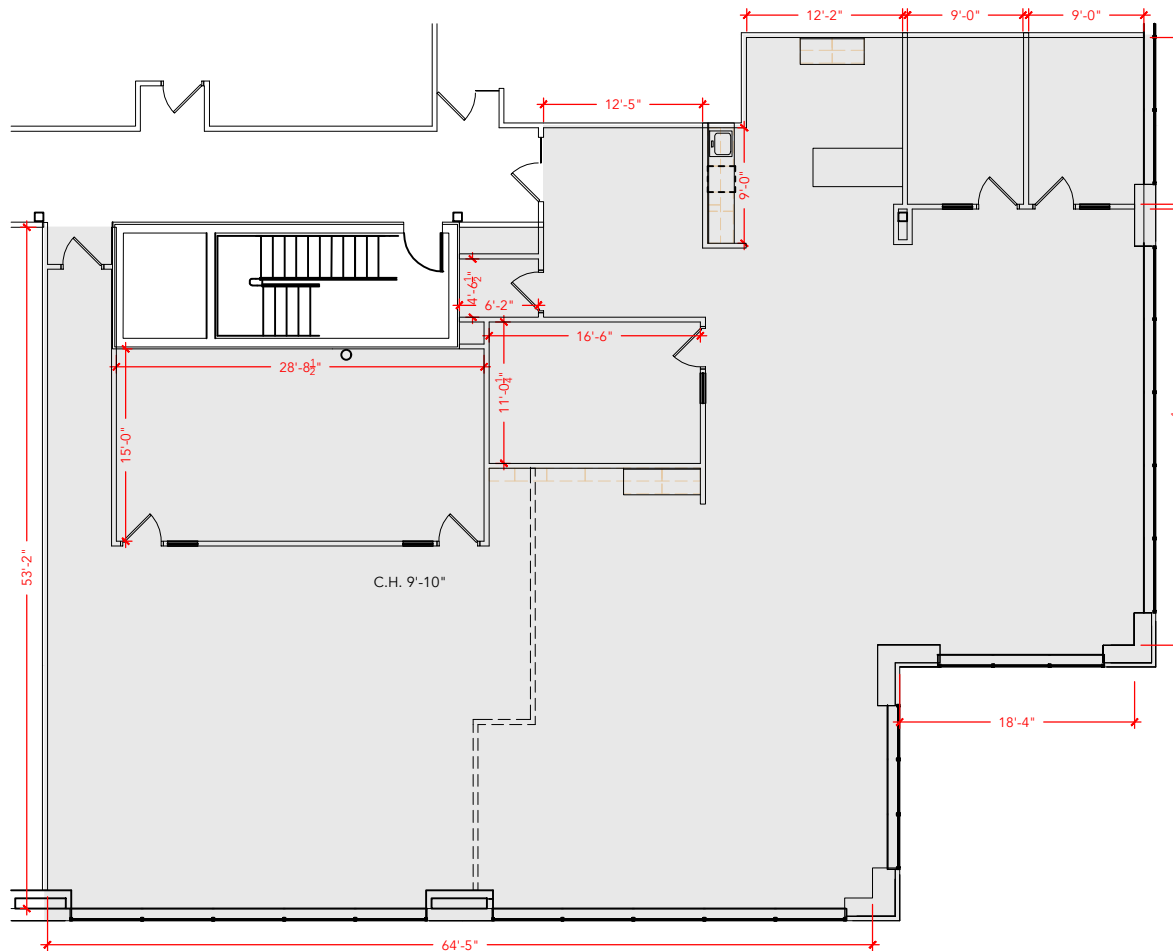

TOTAL SF AVAILABLE - 5,178 RSF(12%)

[Click to access 3D model](#)

Key Plan

Floor Plan