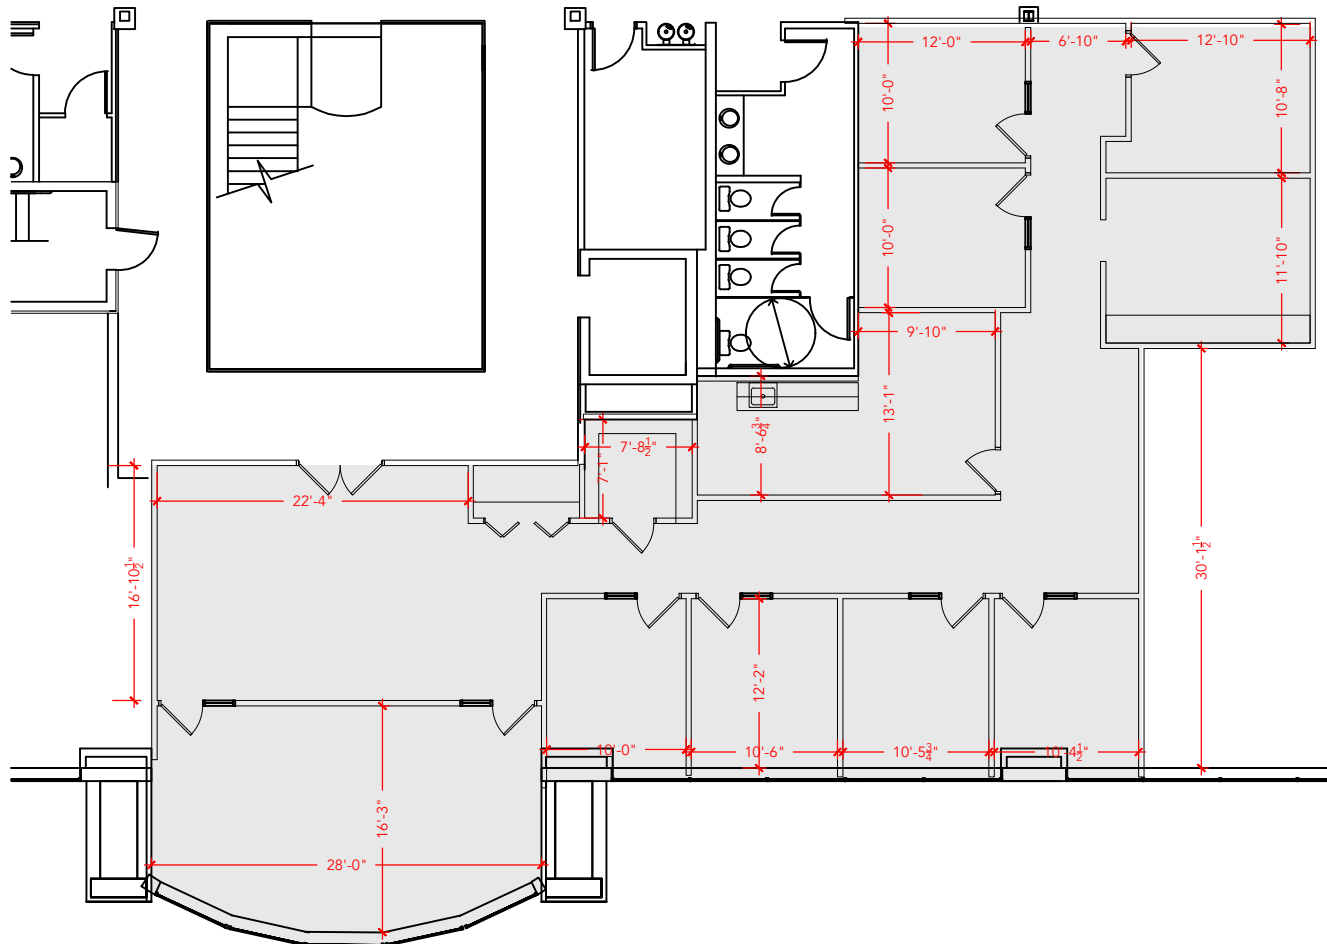

TOTAL SF AVAILABLE - 3,270 RSF(12%)

[Click to access 3D model](#)

Key Plan

Floor Plan