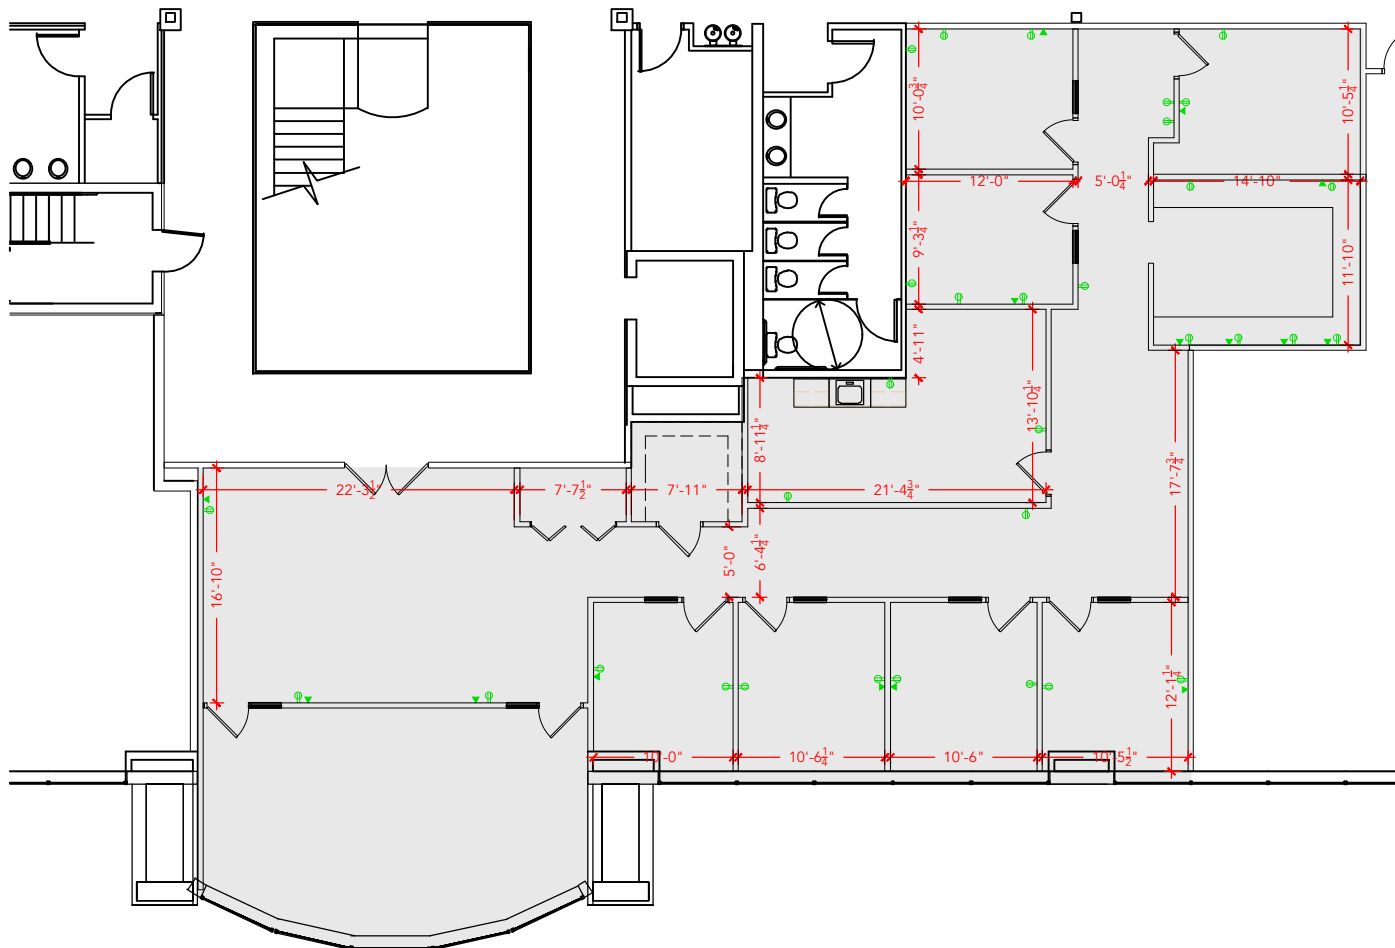

TOTAL SF AVAILABLE - 3,280 RSF(12%)

[Click to access 3D model](#)

Key Plan

Floor Plan