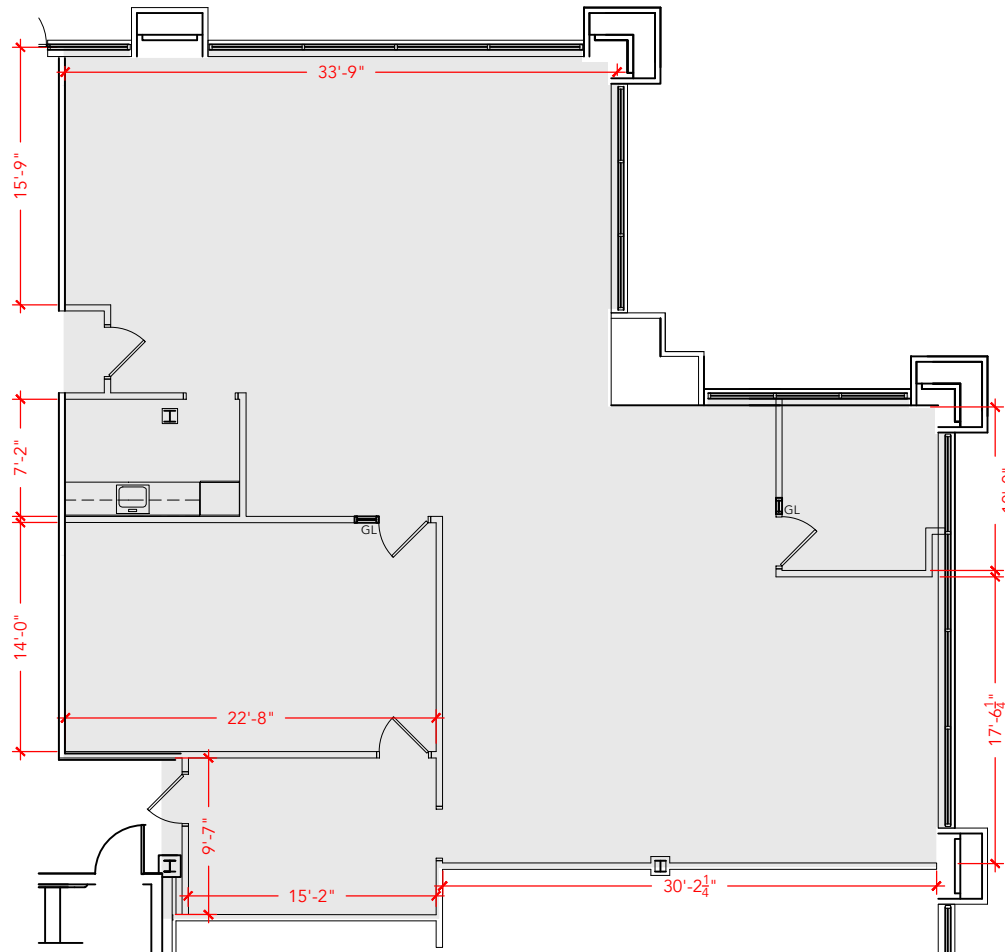

TOTAL SF AVAILABLE - 2,547 RSF

[Click to access 3D model](#)

Key Plan

Floor Plan