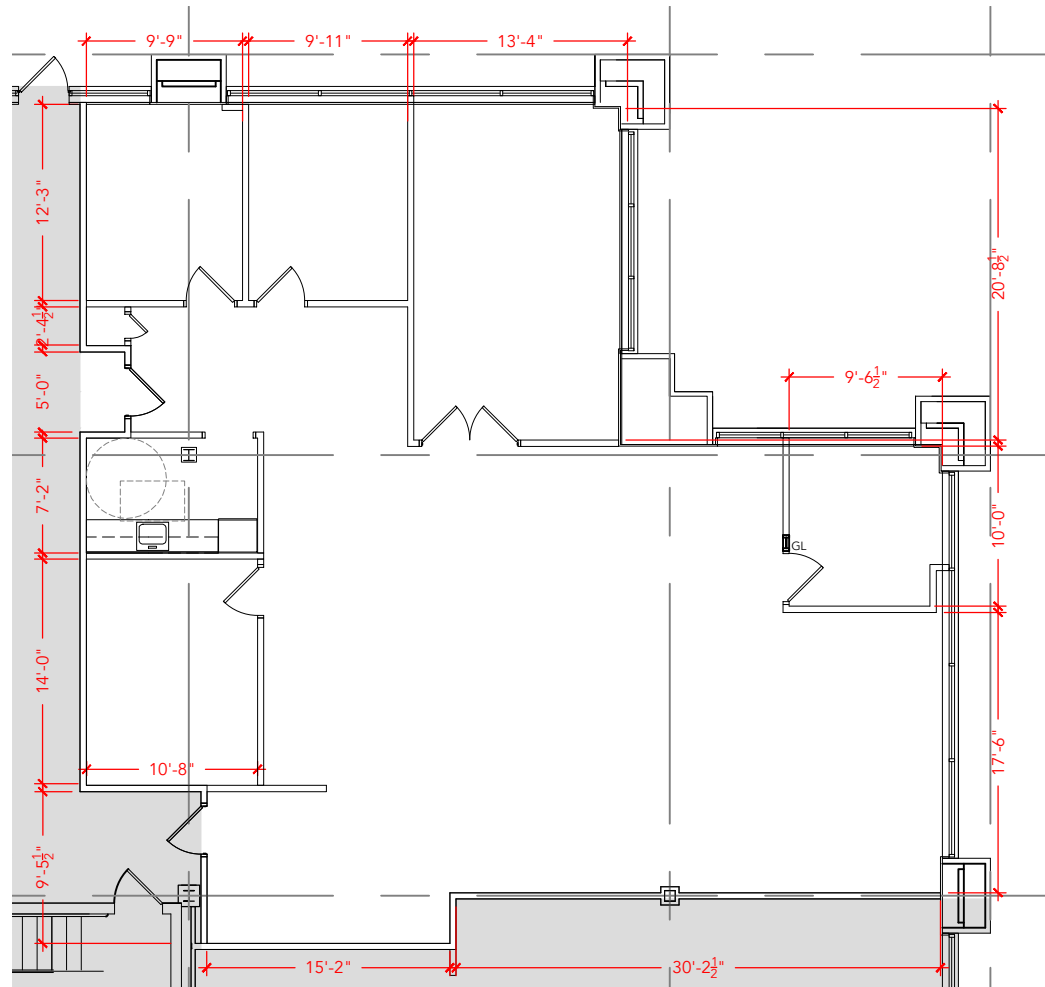

TOTAL SF AVAILABLE - 2,547 RSF

[Click to access 3D model](#)

Key Plan

Floor Plan