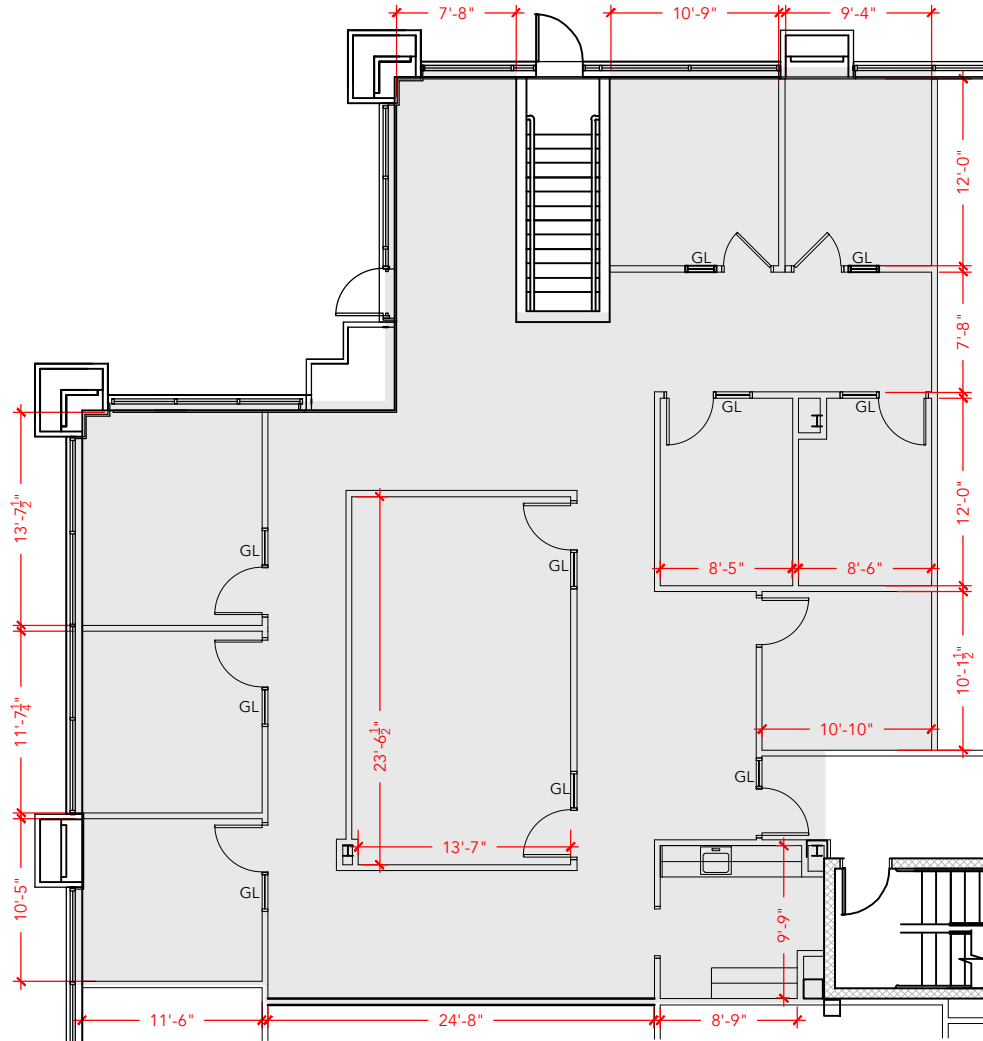

TOTAL SF AVAILABLE - 2,954 RSF(12%)

Key Plan

[Click to access 3D model](#)

Floor Plan