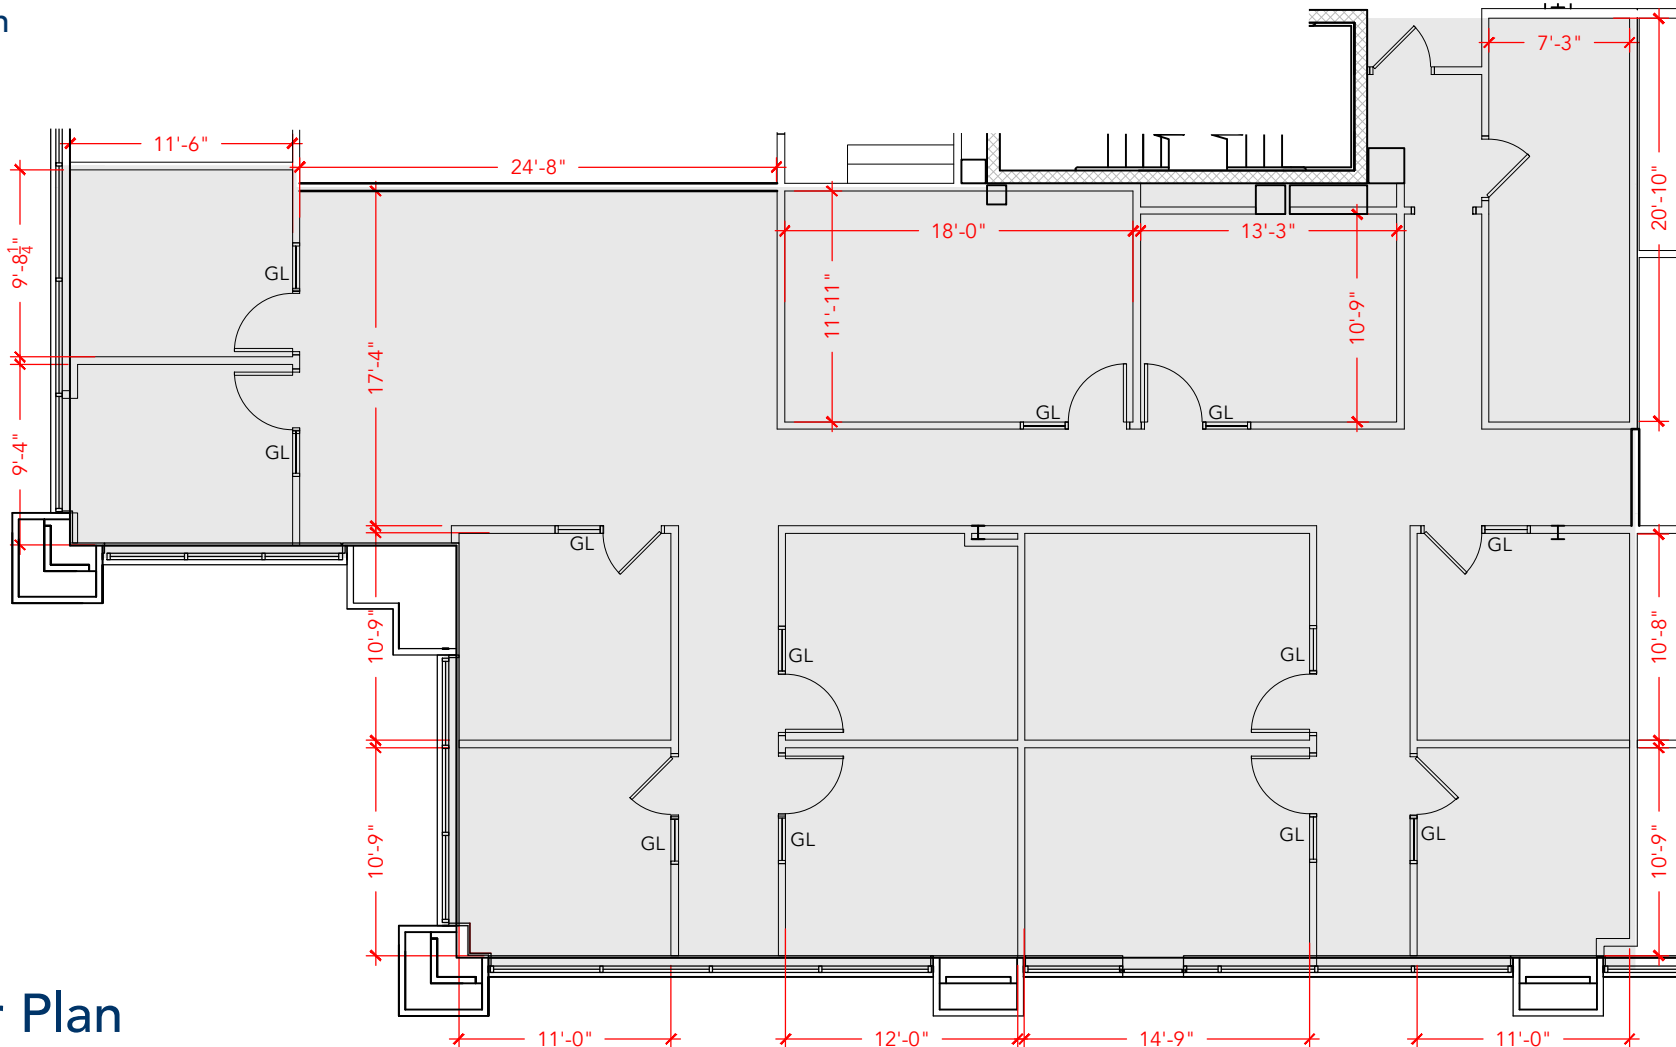

TOTAL SF AVAILABLE - 3,349 RSF(12%)

[Click to access 3D model](#)

Key Plan

Floor Plan