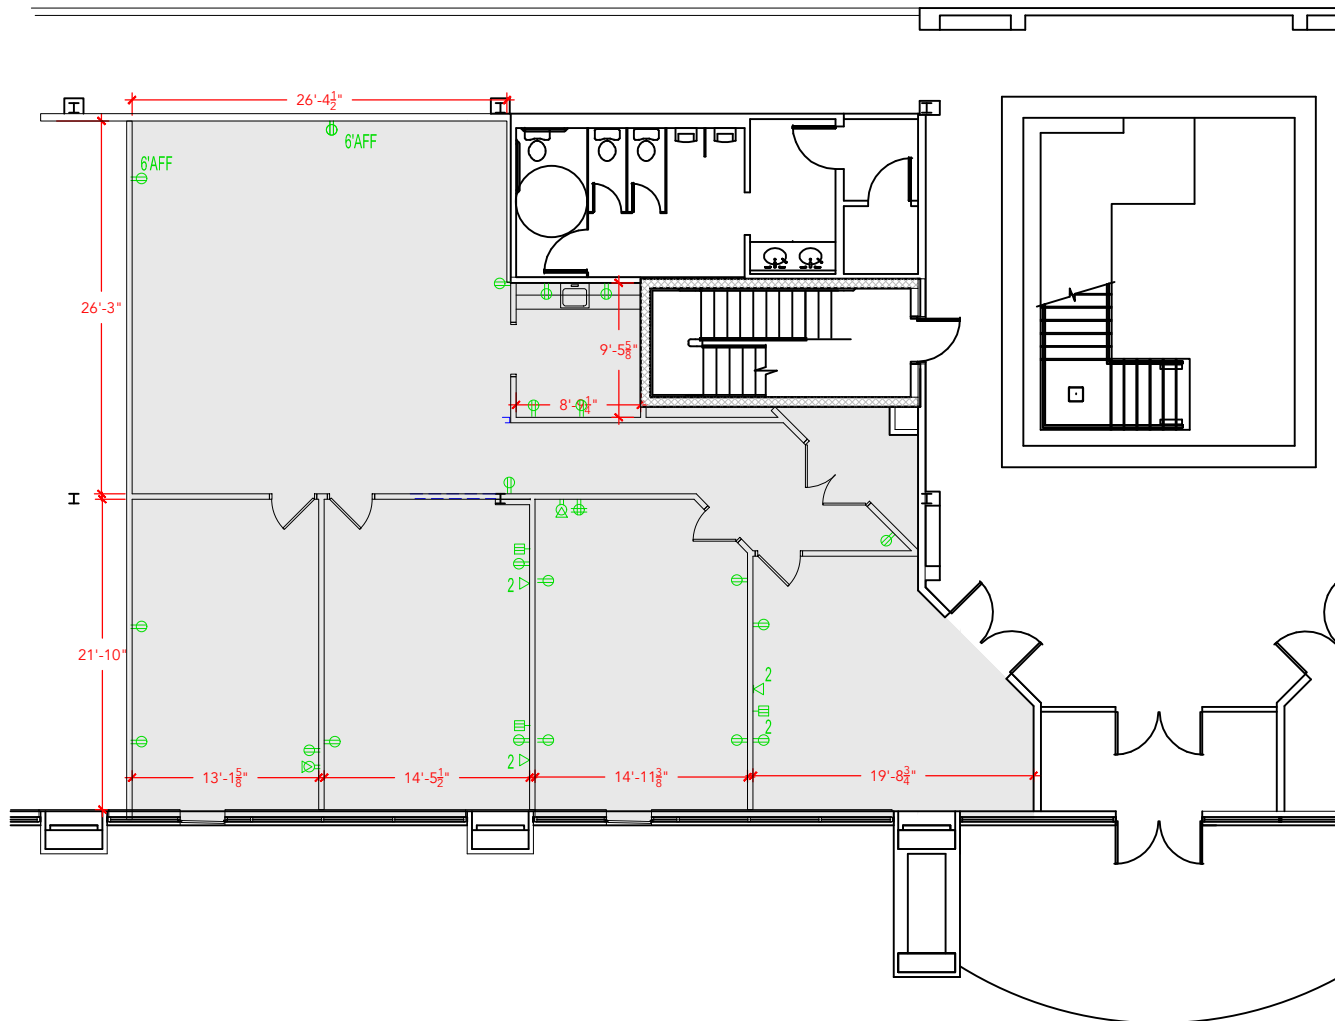

TOTAL SF AVAILABLE - 2,594 RSF(12%)

[Click to access 3D model](#)

Key Plan

Floor Plan