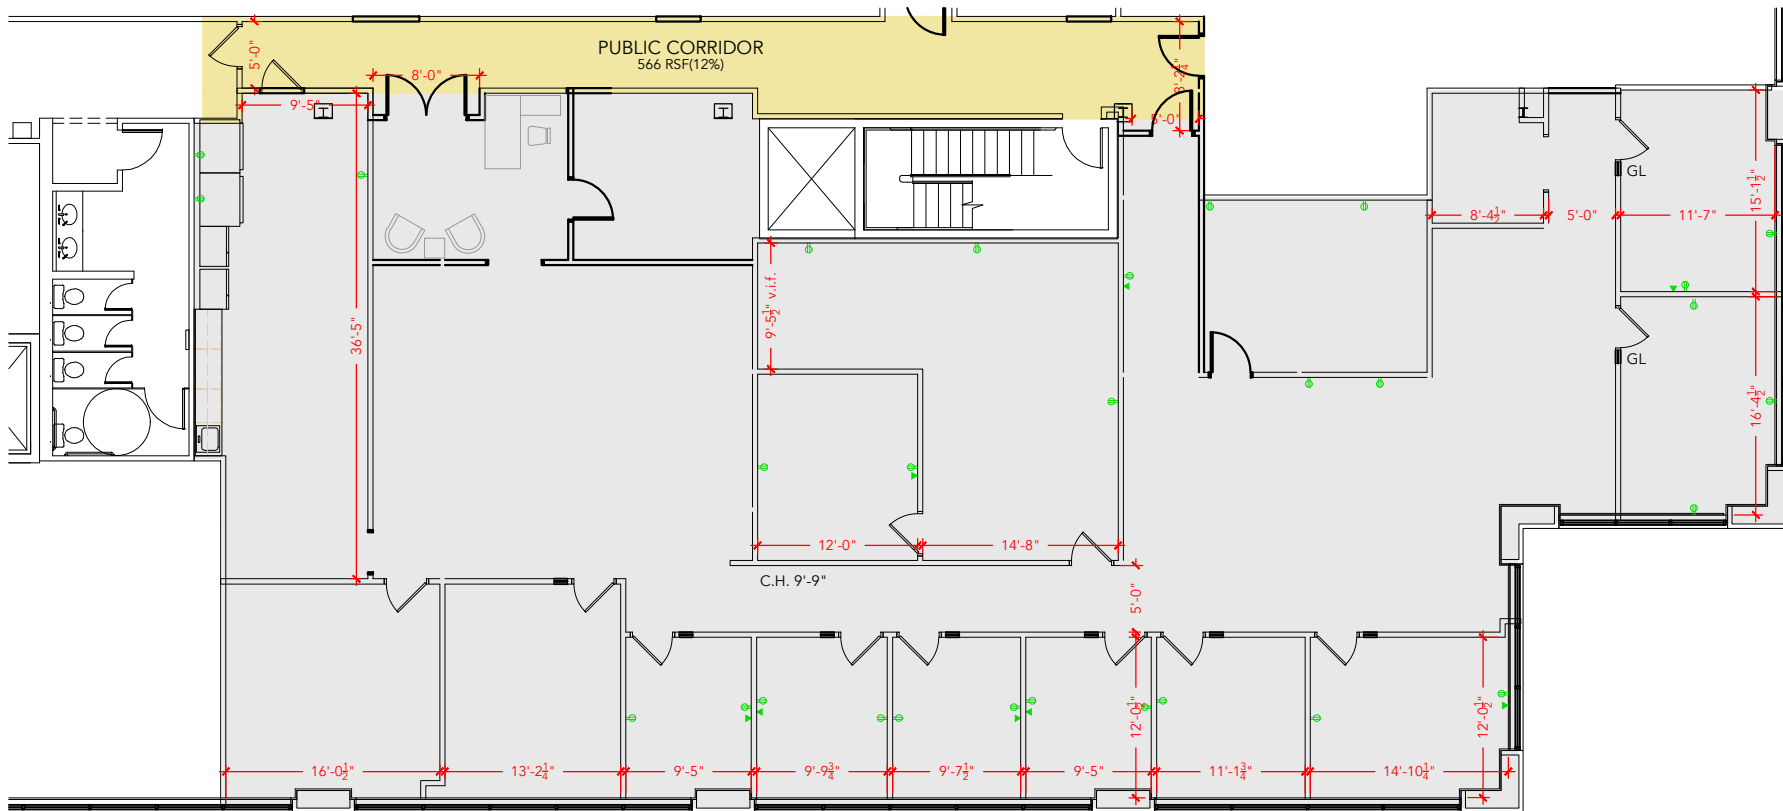

TOTAL SF AVAILABLE - 6,114 RSF(12%)

[Click to access 3D model](#)

Key Plan

Floor Plan