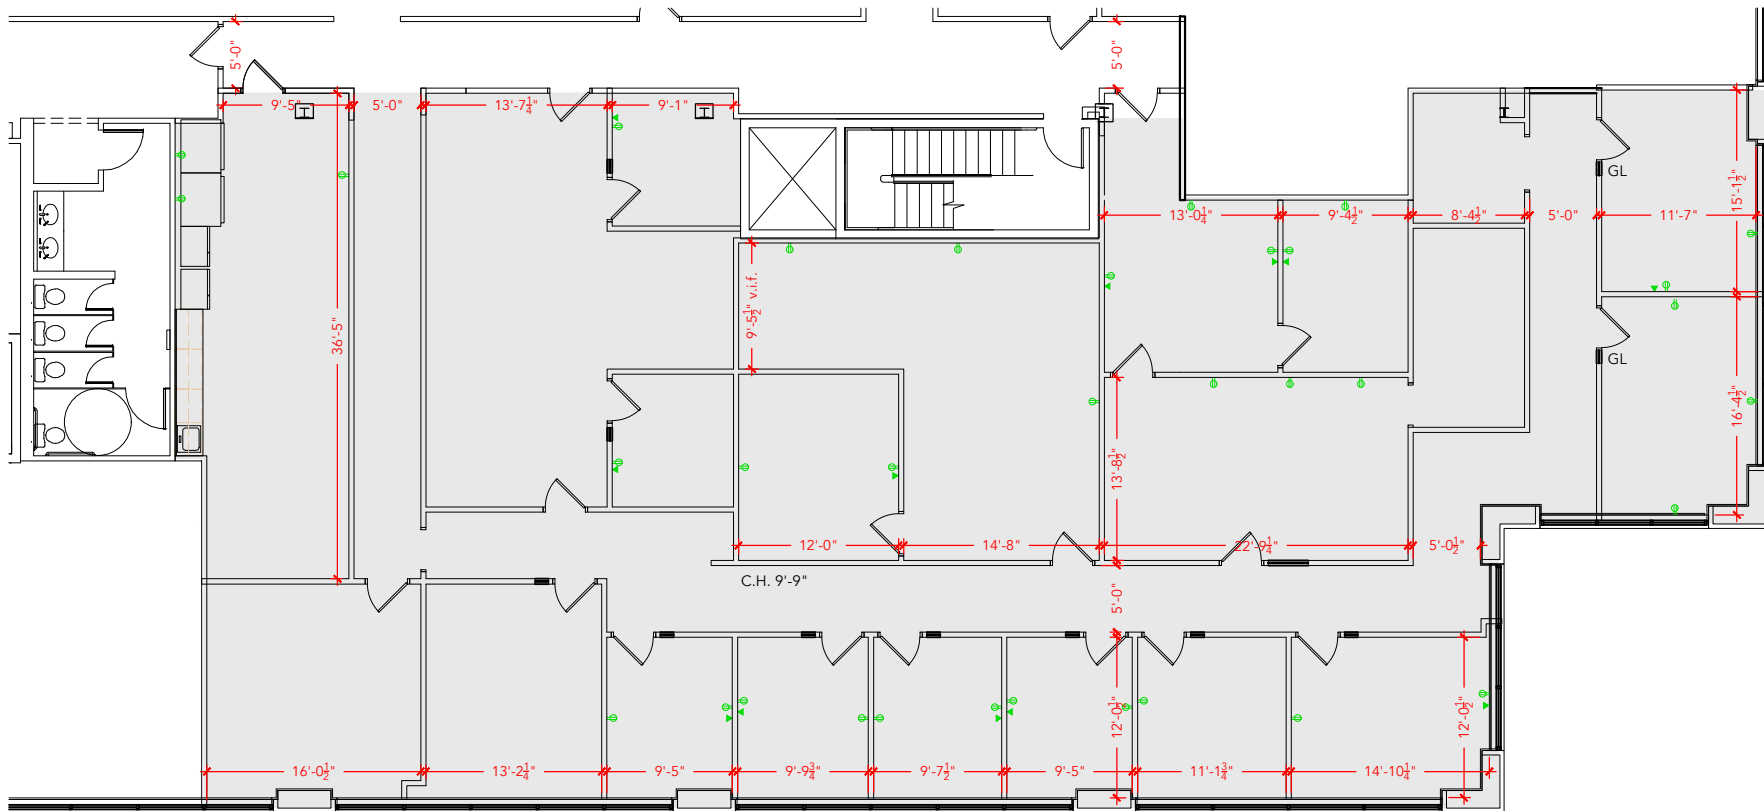

TOTAL SF AVAILABLE - 6,114 RSF(12%)

[Click to access 3D model](#)

Key Plan

Floor Plan