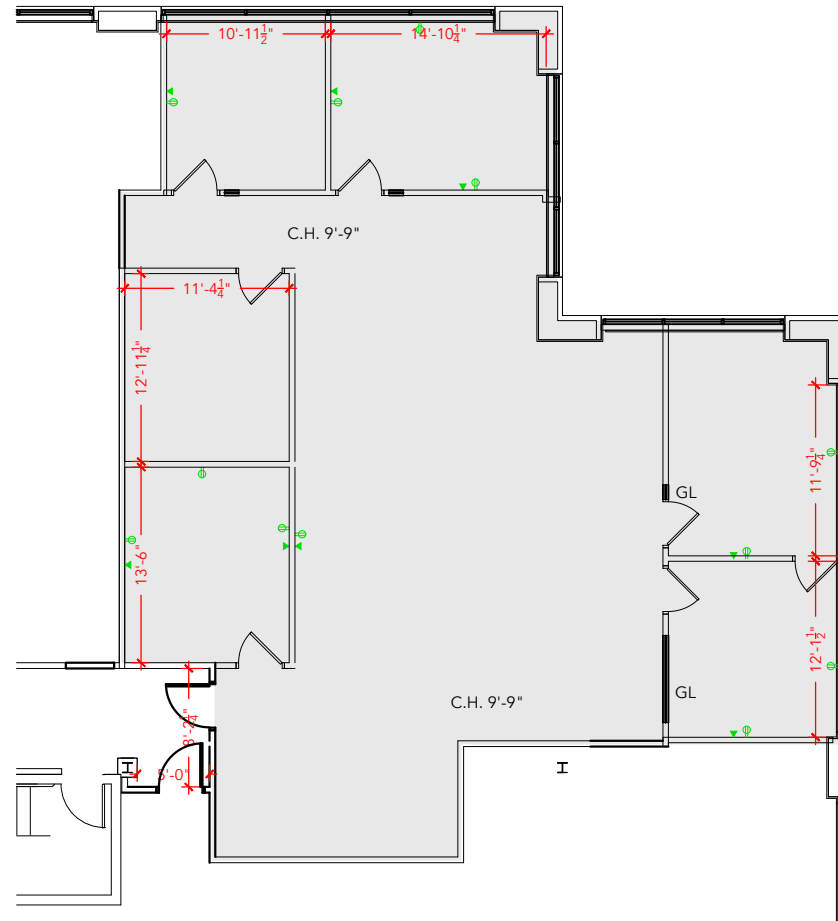

TOTAL SF AVAILABLE - 2,417 RSF(12%)

[Click to access 3D model](#)

Key Plan

Floor Plan