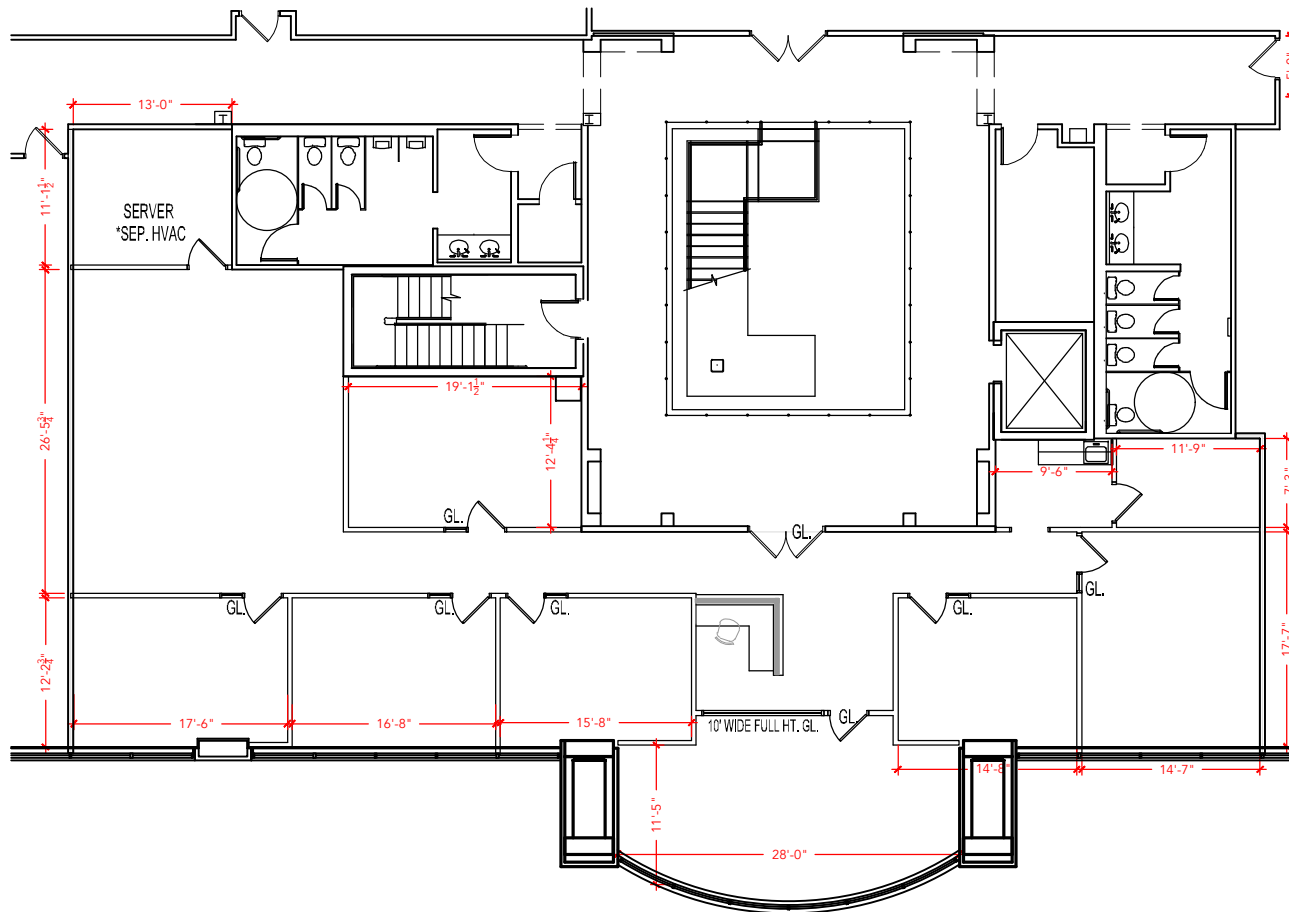

TOTAL SF AVAILABLE - 3,506 RSF

Key Plan

[Click to access 3D model](#)

## Floor Plan