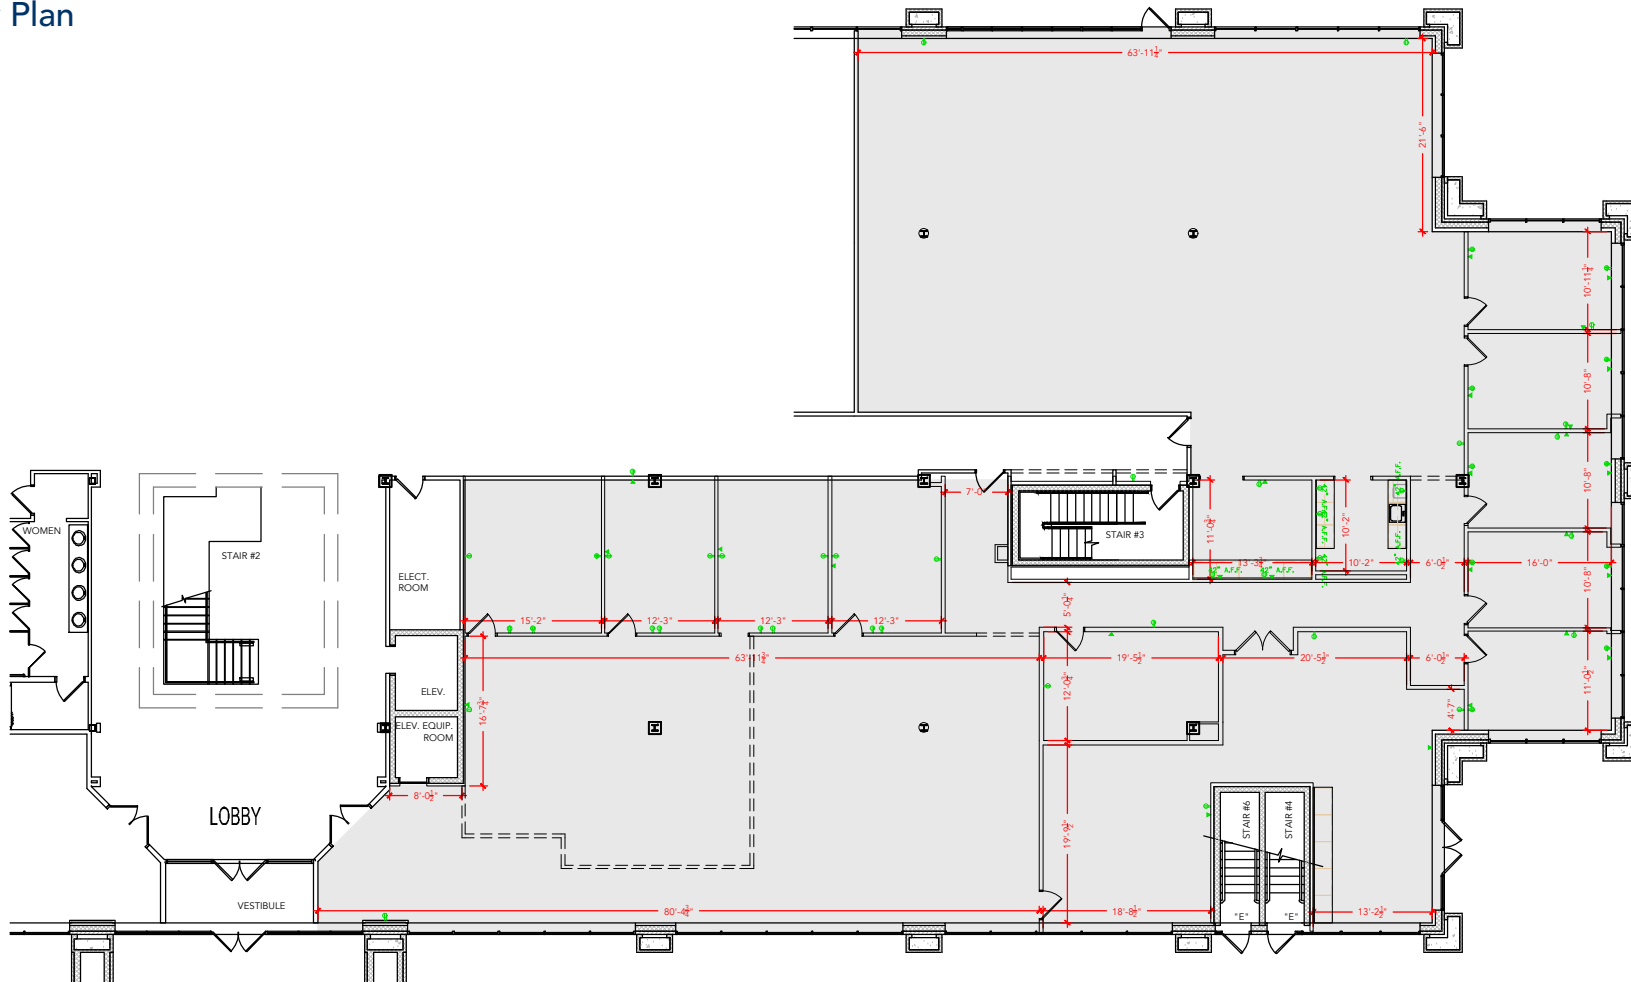

TOTAL SF AVAILABLE - 10,494 RSF (12%)

[Click to access 3D model](#)

Key Plan

Floor Plan