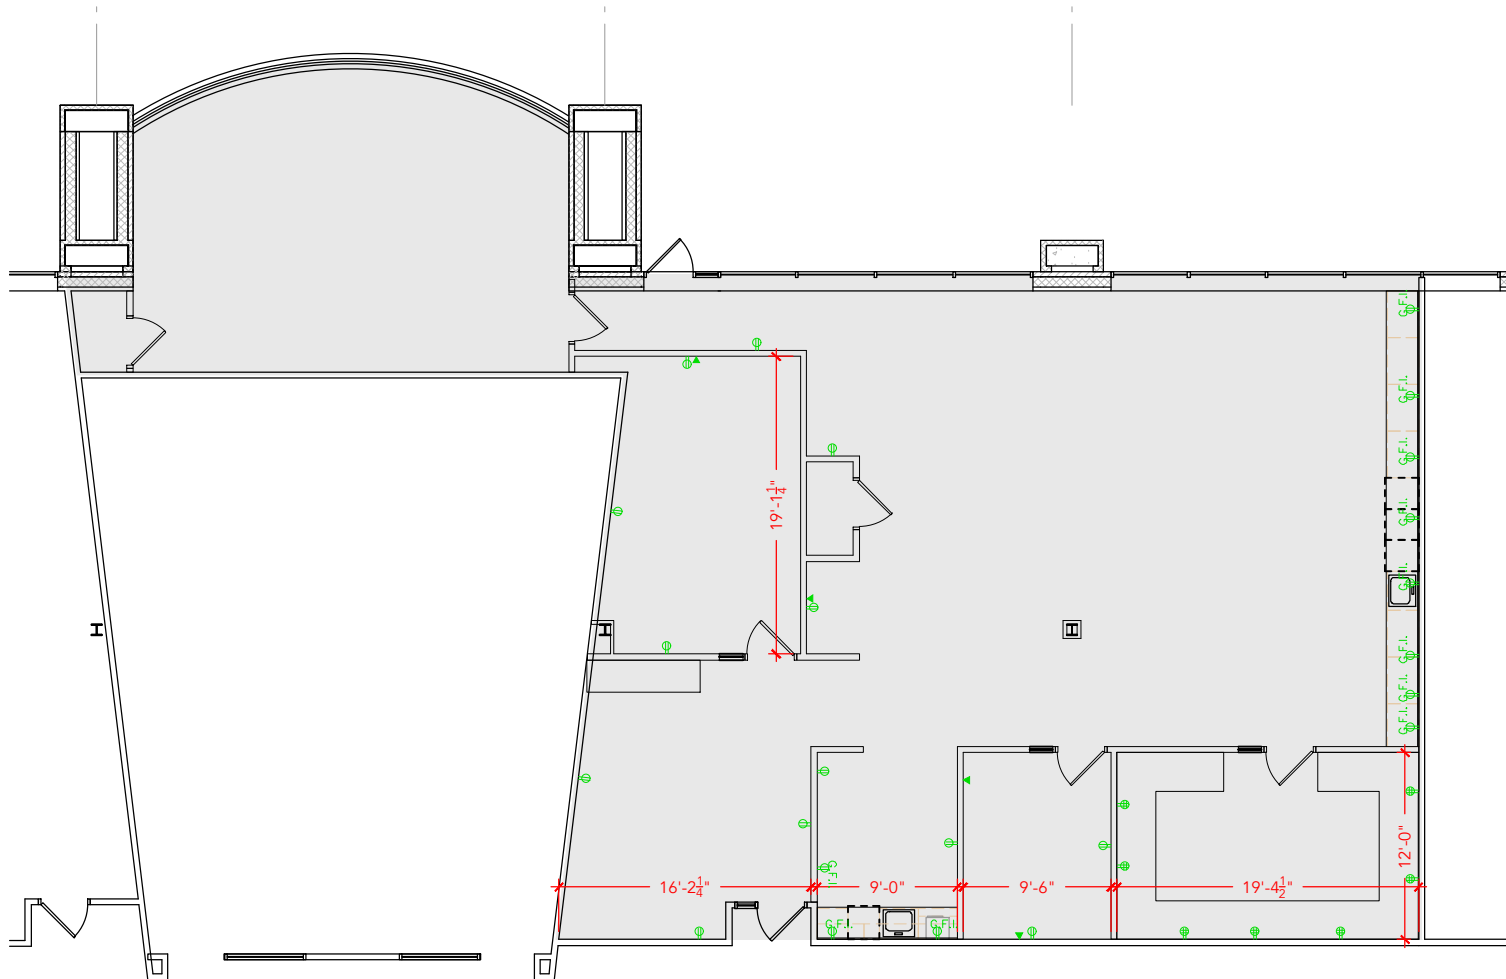

TOTAL SF AVAILABLE - 3,175 RSF (12%)

[Click to access 3D model](#)

Key Plan

Floor Plan