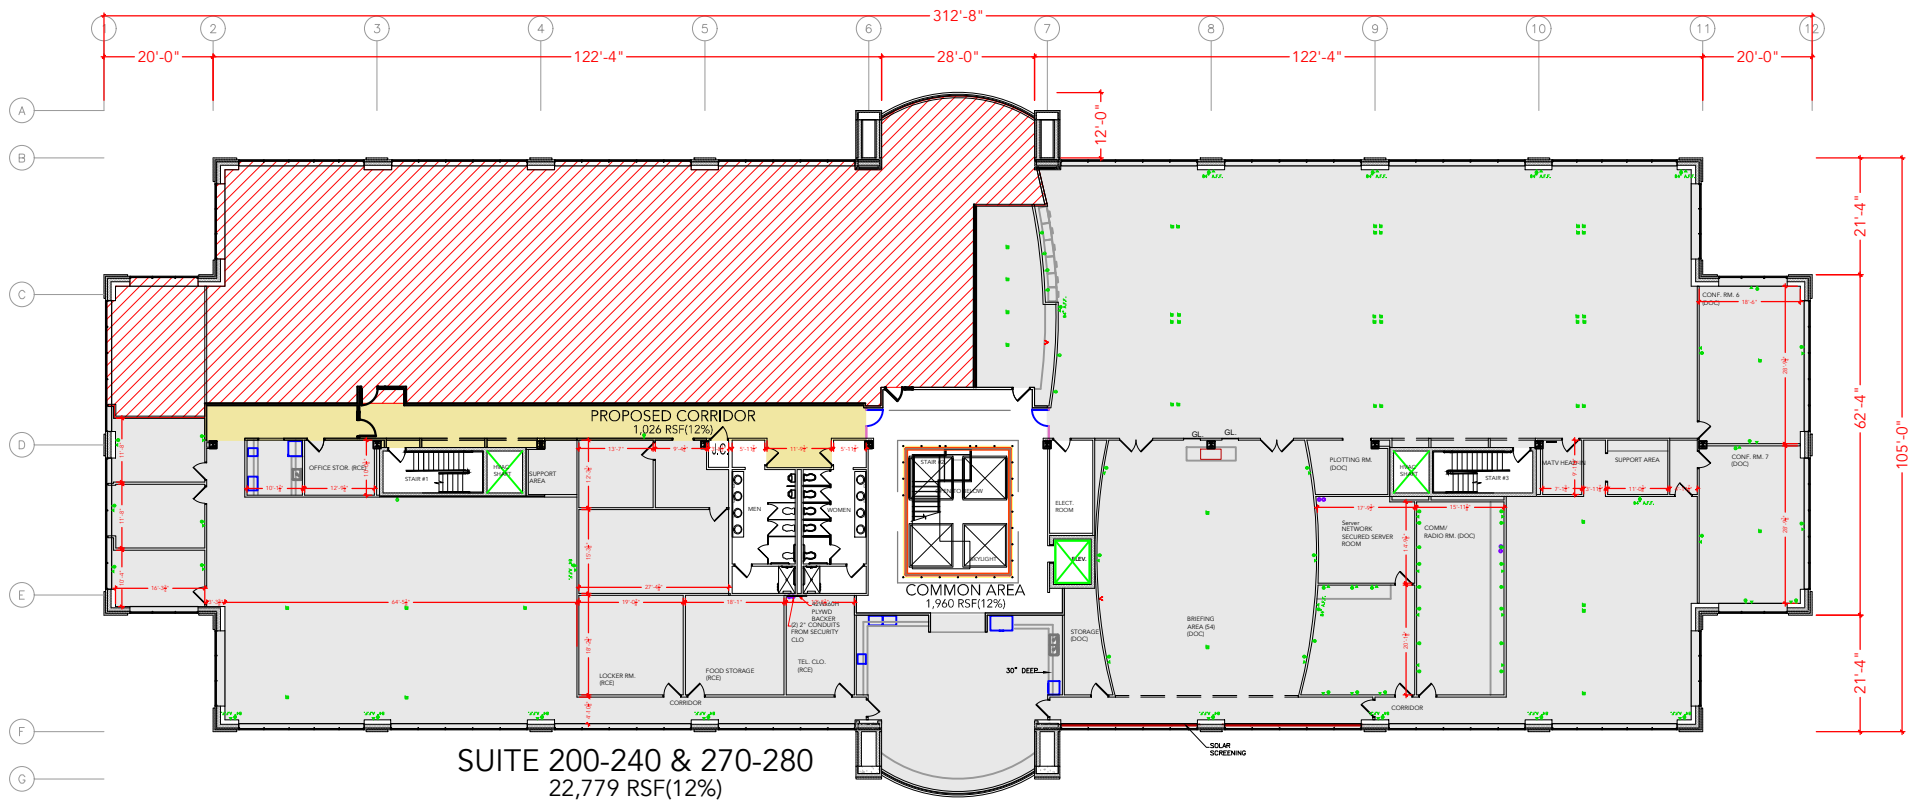

TOTAL SF AVAILABLE - 22,779 RSF(12%)

Key Plan

[Click to access 3D model](#)

Floor Plan