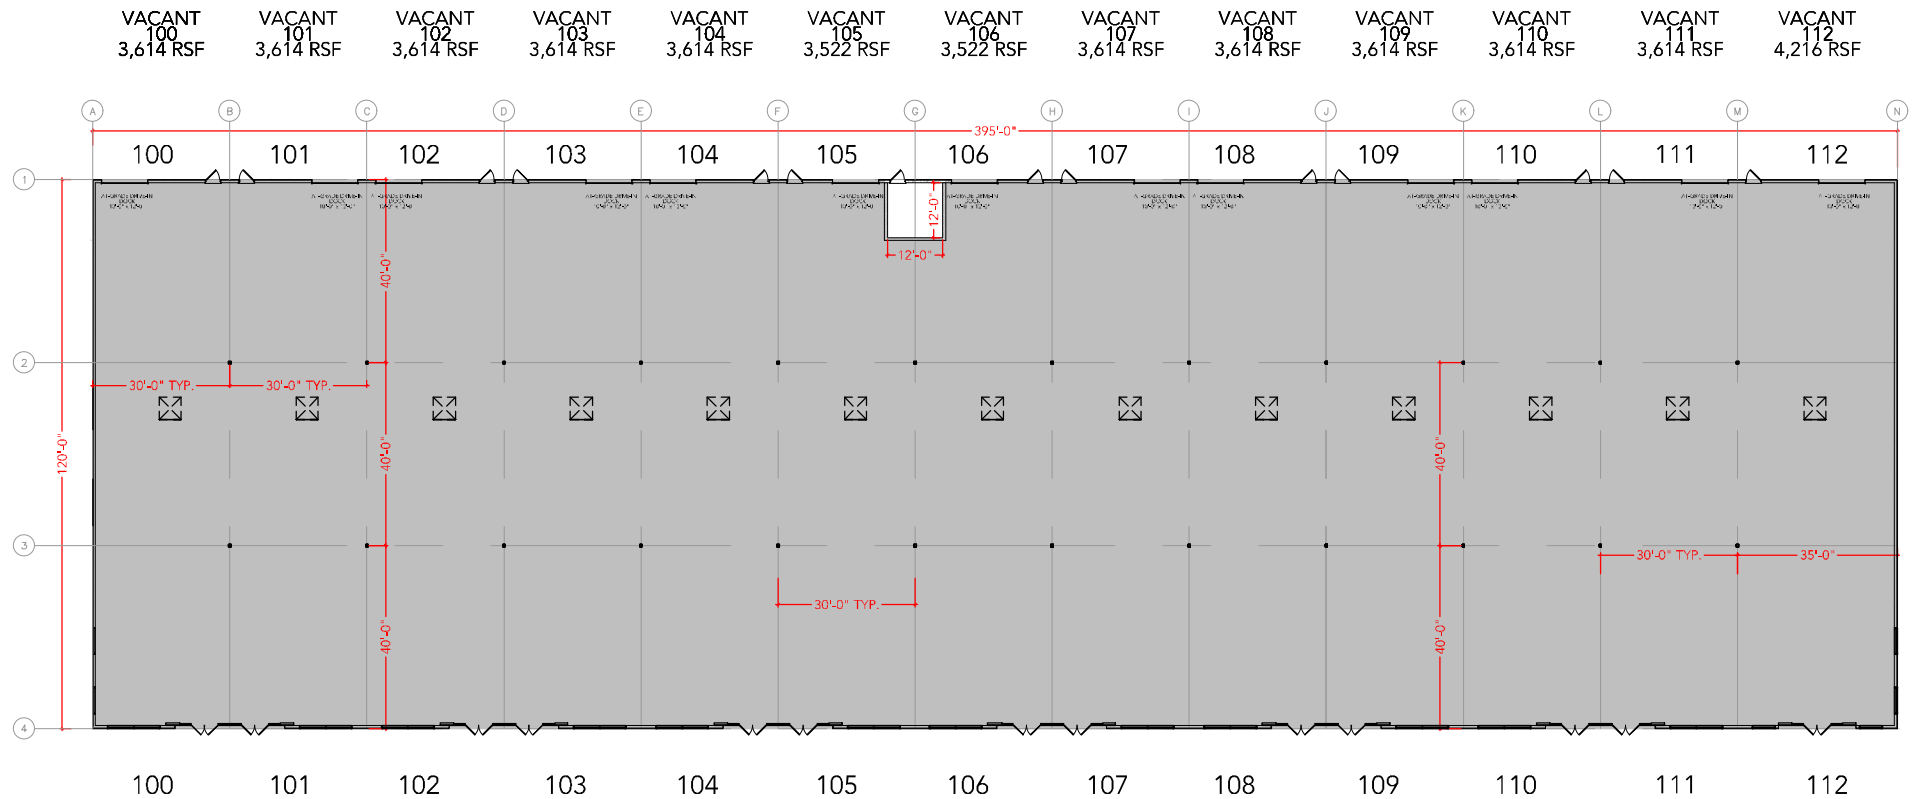

TOTAL SF AVAILABLE - 47,400 SF

OFFICE - 0,000 SF

WAREHOUSE - 47,400 SF

[Click to access 3D model](#)

Key Plan

Floor Plan