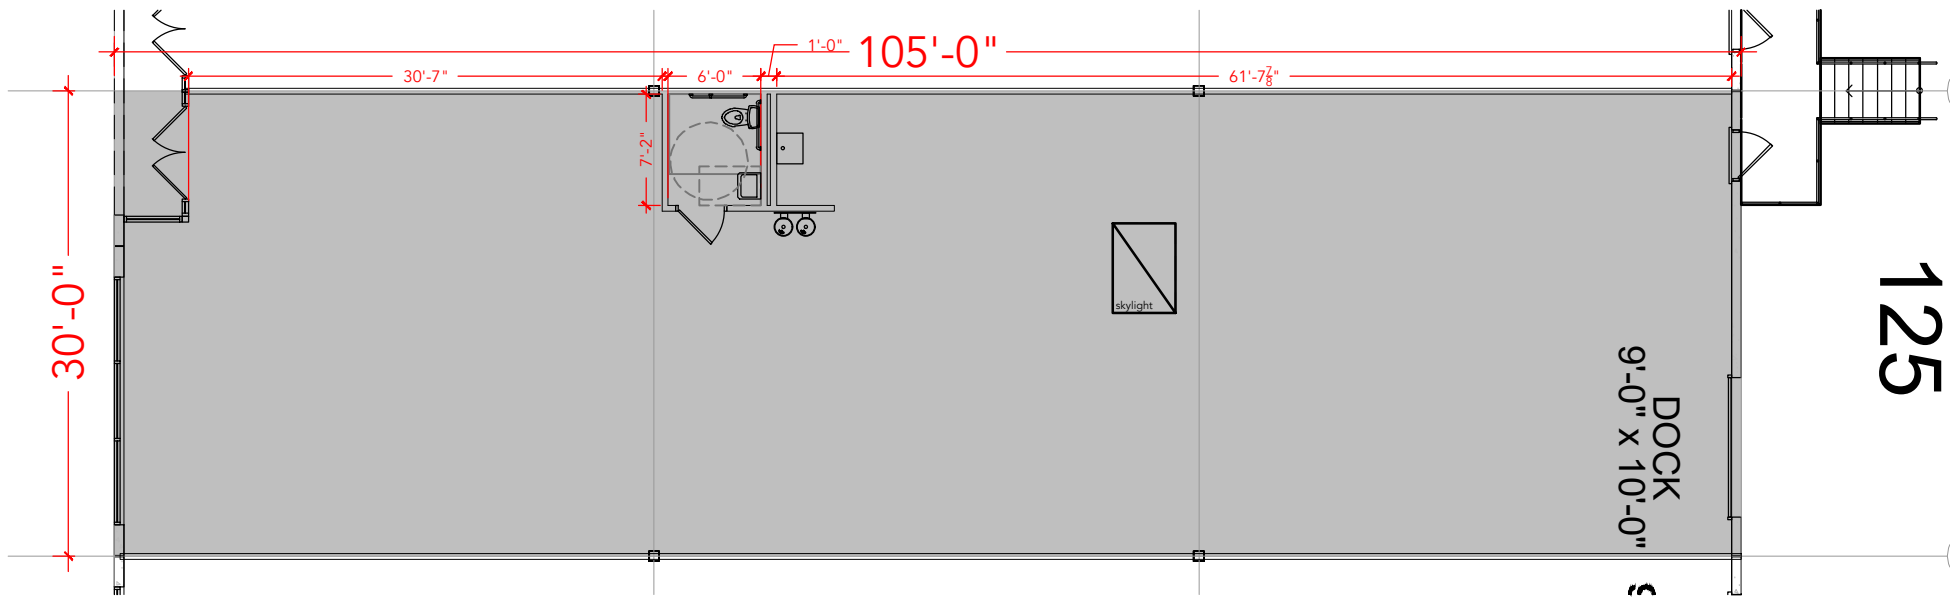

TOTAL SF AVAILABLE - 3,165 RSF

OFFICE - 0,000 RSF

WAREHOUSE - 3,165 RSF

* INCLUDES % OF METER ROOM

[Click to access 3D model](#)

Key Plan

Floor Plan