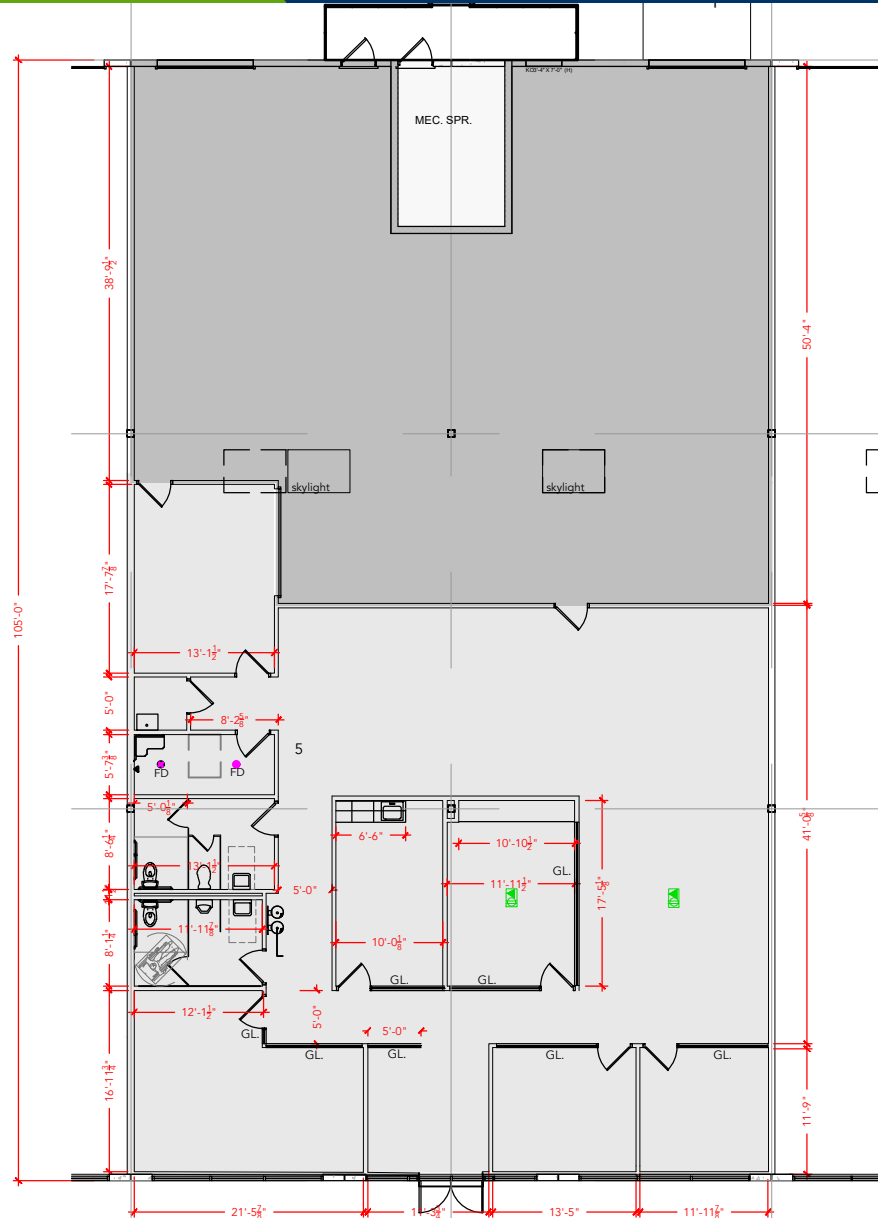

TOTAL SF AVAILABLE - 6,172 RSF

OFFICE - 3,406 RSF

WAREHOUSE SF - 2,776 RSF

* INCLUDES % OF METER ROOM

[Click to access 3D model](#)

Key Plan

Floor Plan