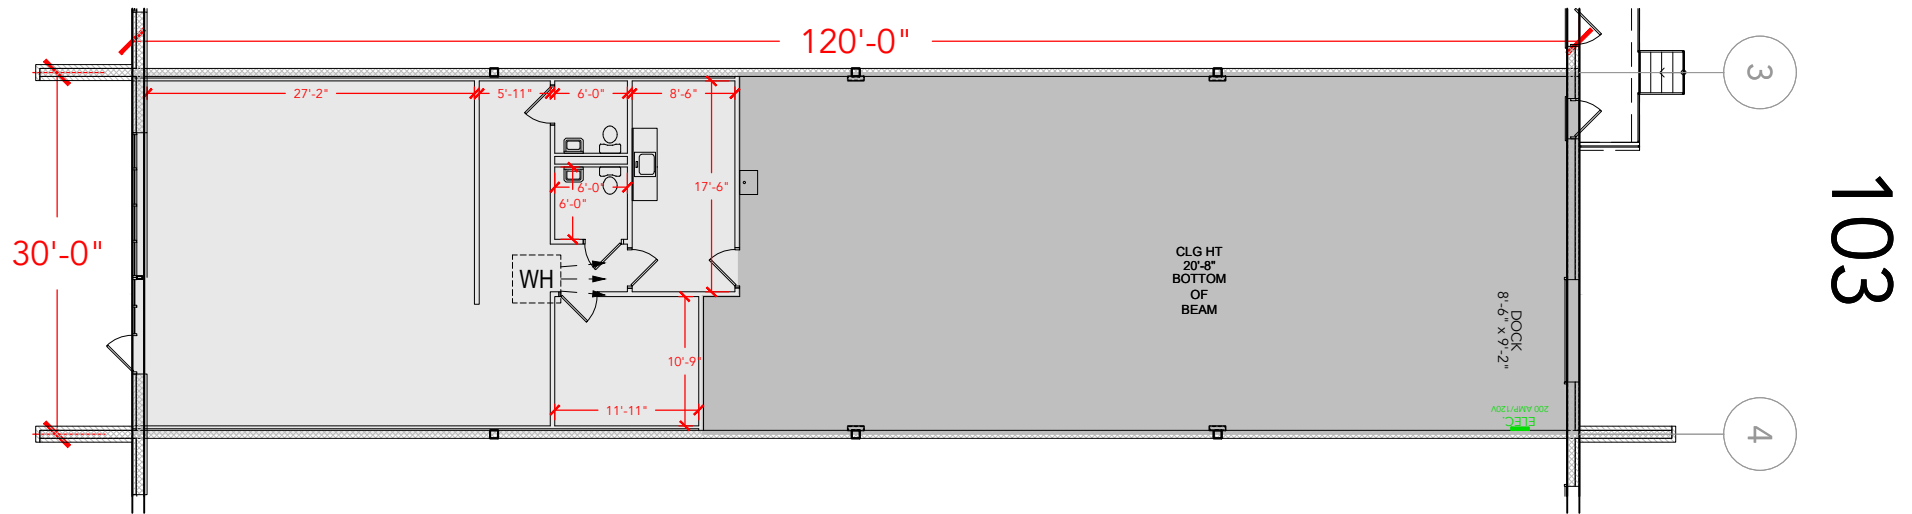

TOTAL SF AVAILABLE - 3,600 SF

OFFICE - 1,470 SF

WAREHOUSE SF - 2,130 SF

[Click to access 3D model](#)

Key Plan

103

Floor Plan