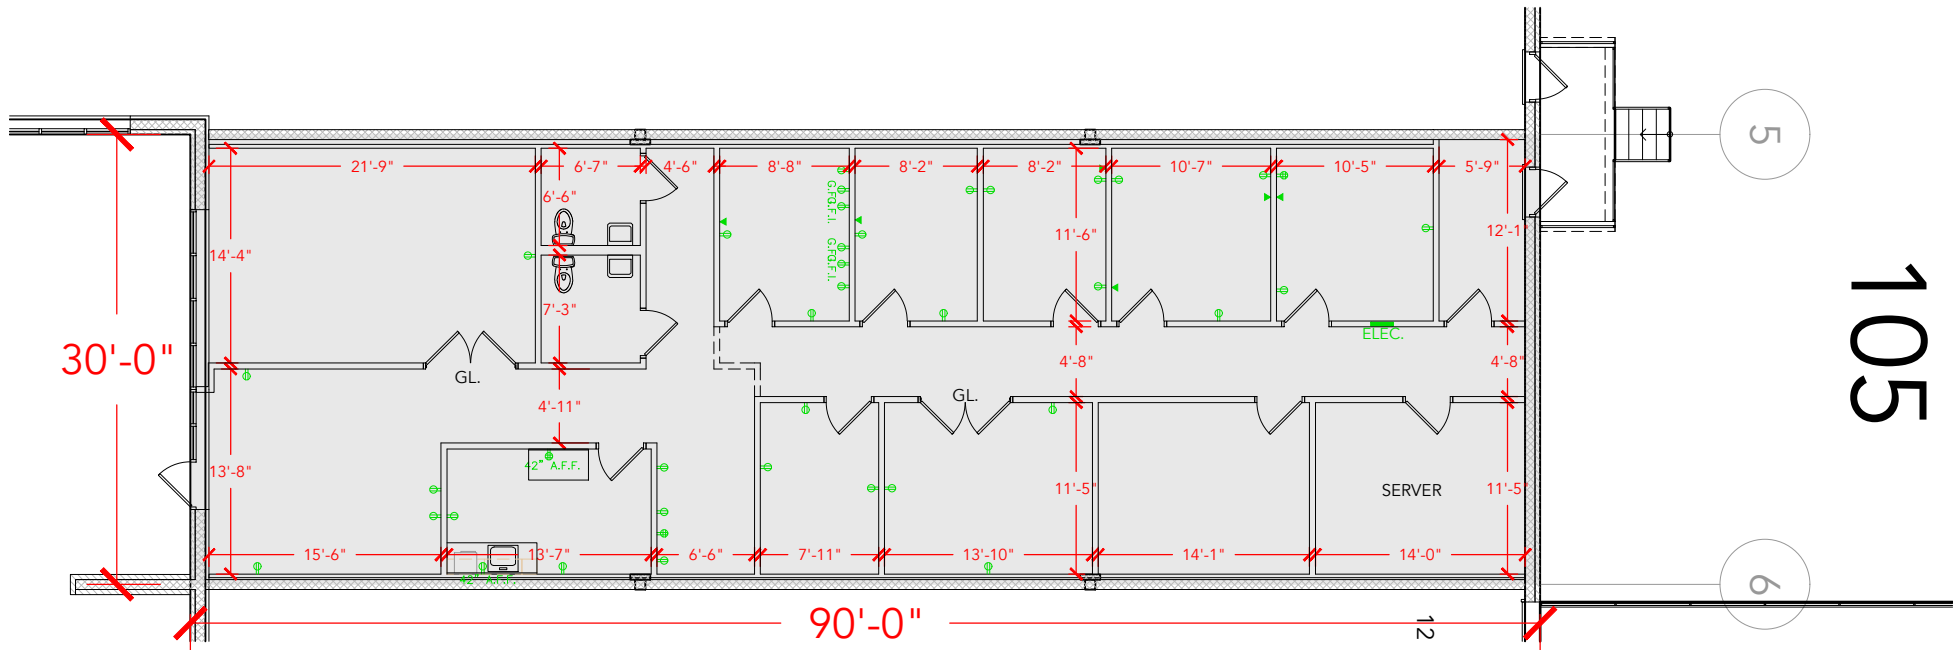

**TOTAL SF AVAILABLE - 2,700 SF**

OFFICE - 2,700 SF

WAREHOUSE - 0,000 SF

[Click to access 3D model](#)

Key Plan

Floor Plan