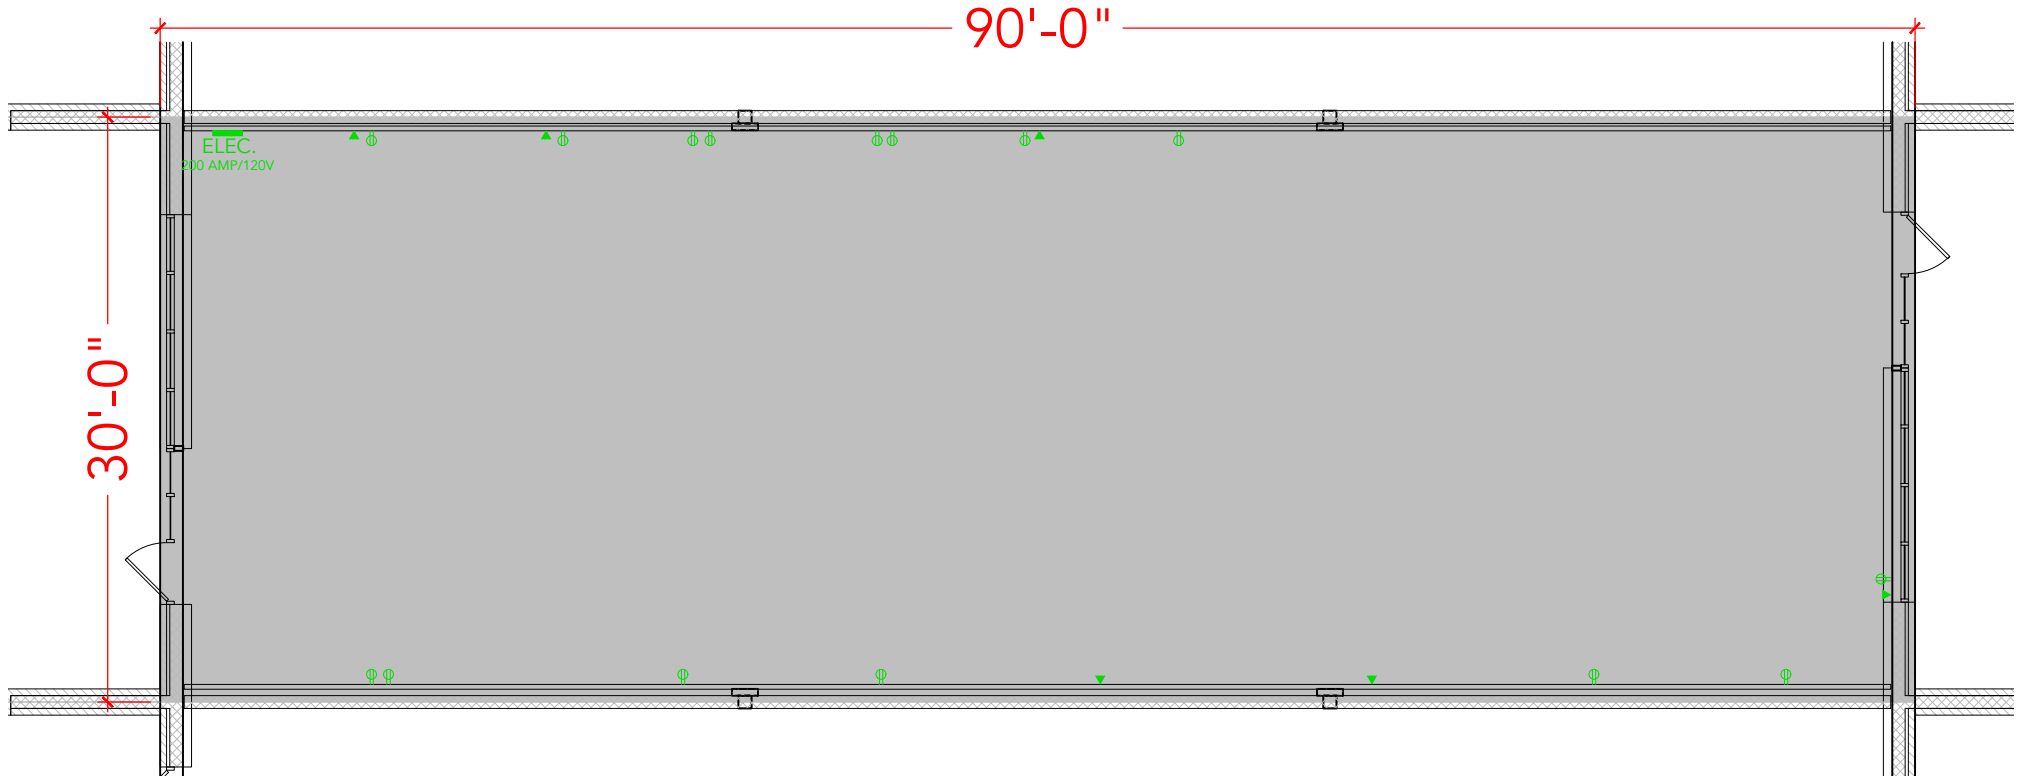

TOTAL SF AVAILABLE -2,700 SF

WAREHOUSE - 2,700 SF

[Click to access 3D model](#)

Key Plan

Floor Plan