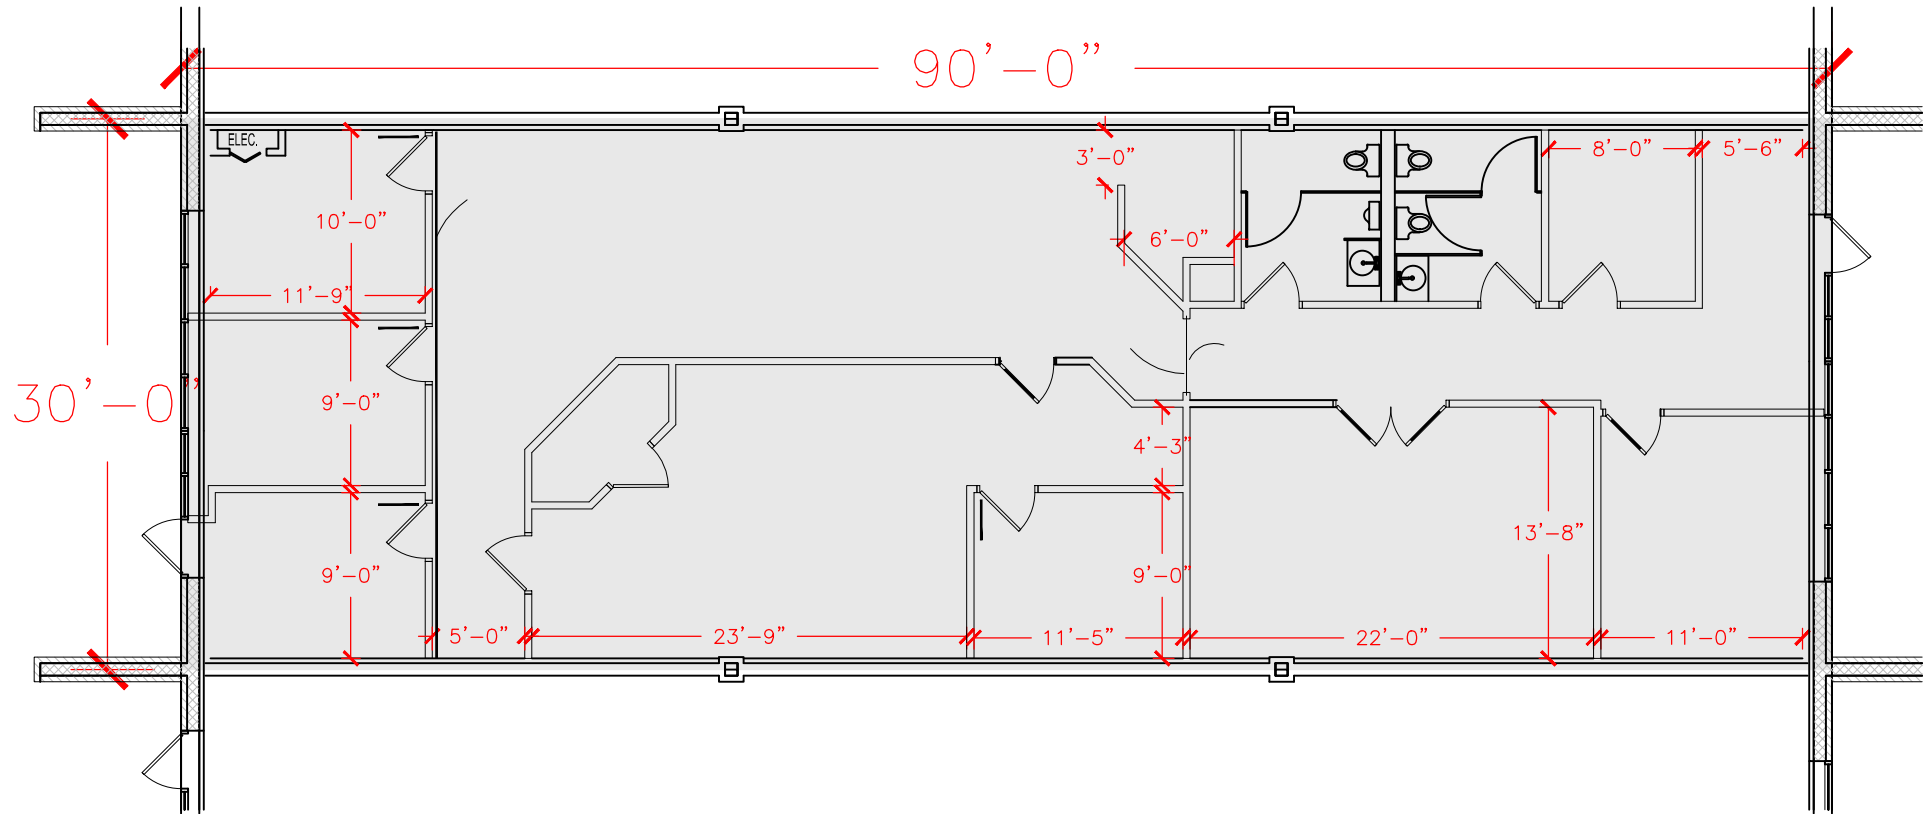

TOTAL SF AVAILABLE - 2,700 SF

OFFICE - 2,700 SF
WAREHOUSE SF - 0,000 SF

[Click to access 3D model](#)

Key Plan

Floor Plan