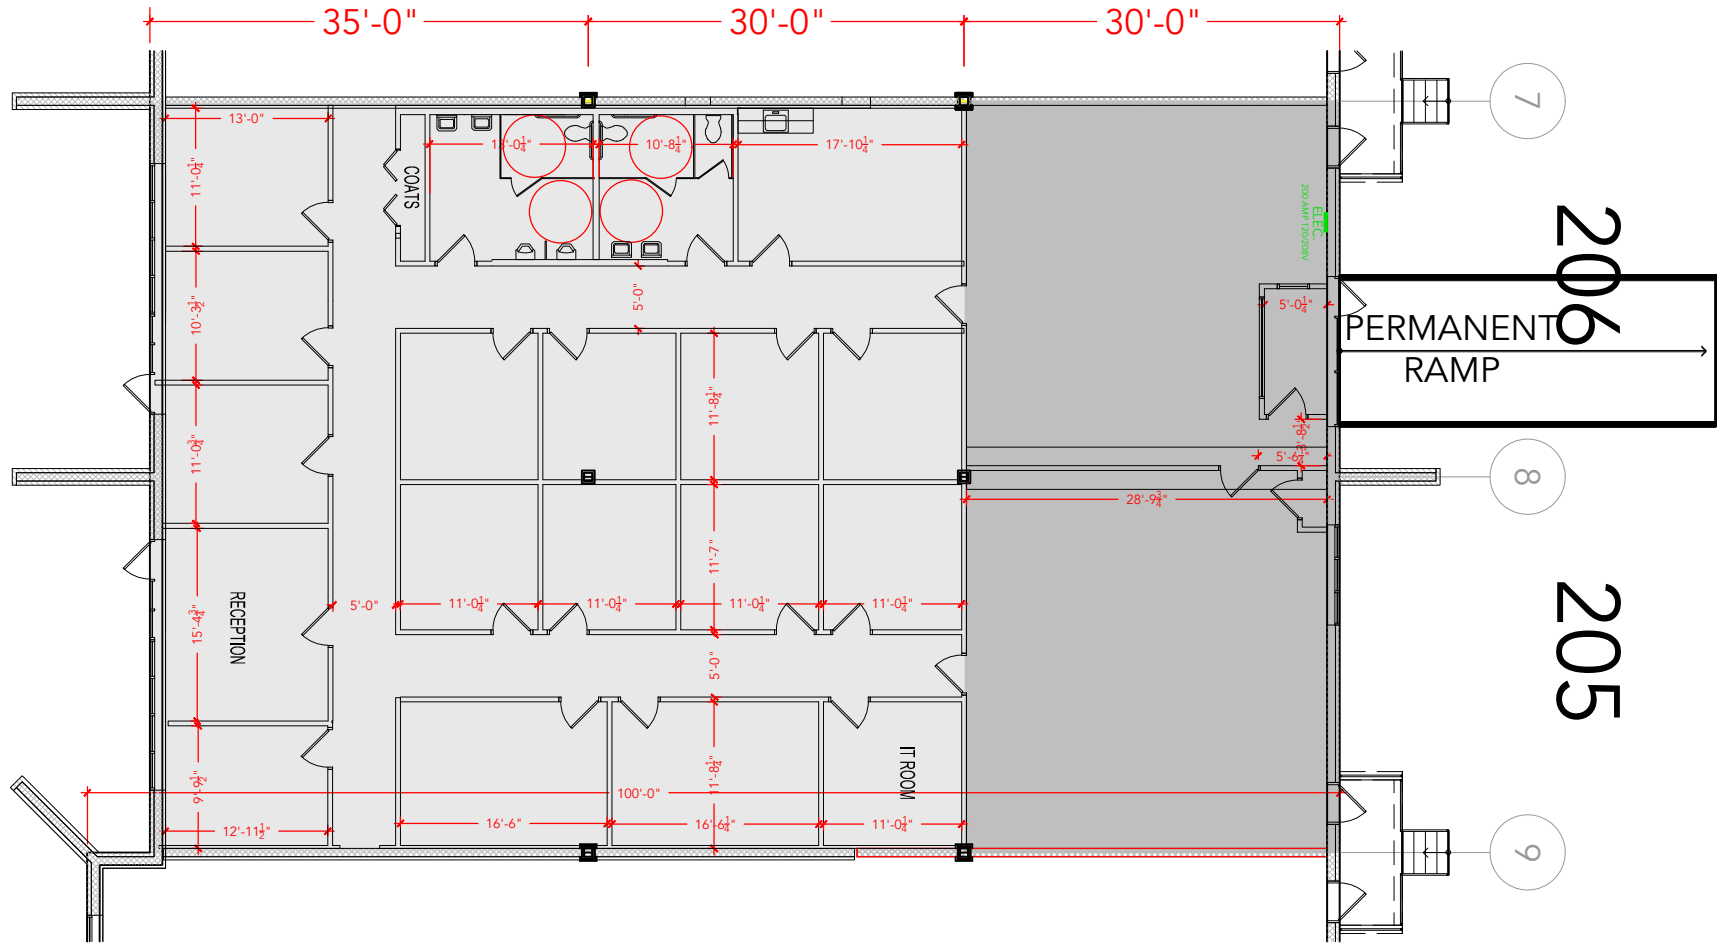

**TOTAL SF AVAILABLE - 5,700 SF**

OFFICE - 3,900 SF  
WAREHOUSE - 1,800 SF

[Click to access 3D model](#)

Key Plan

Floor Plan