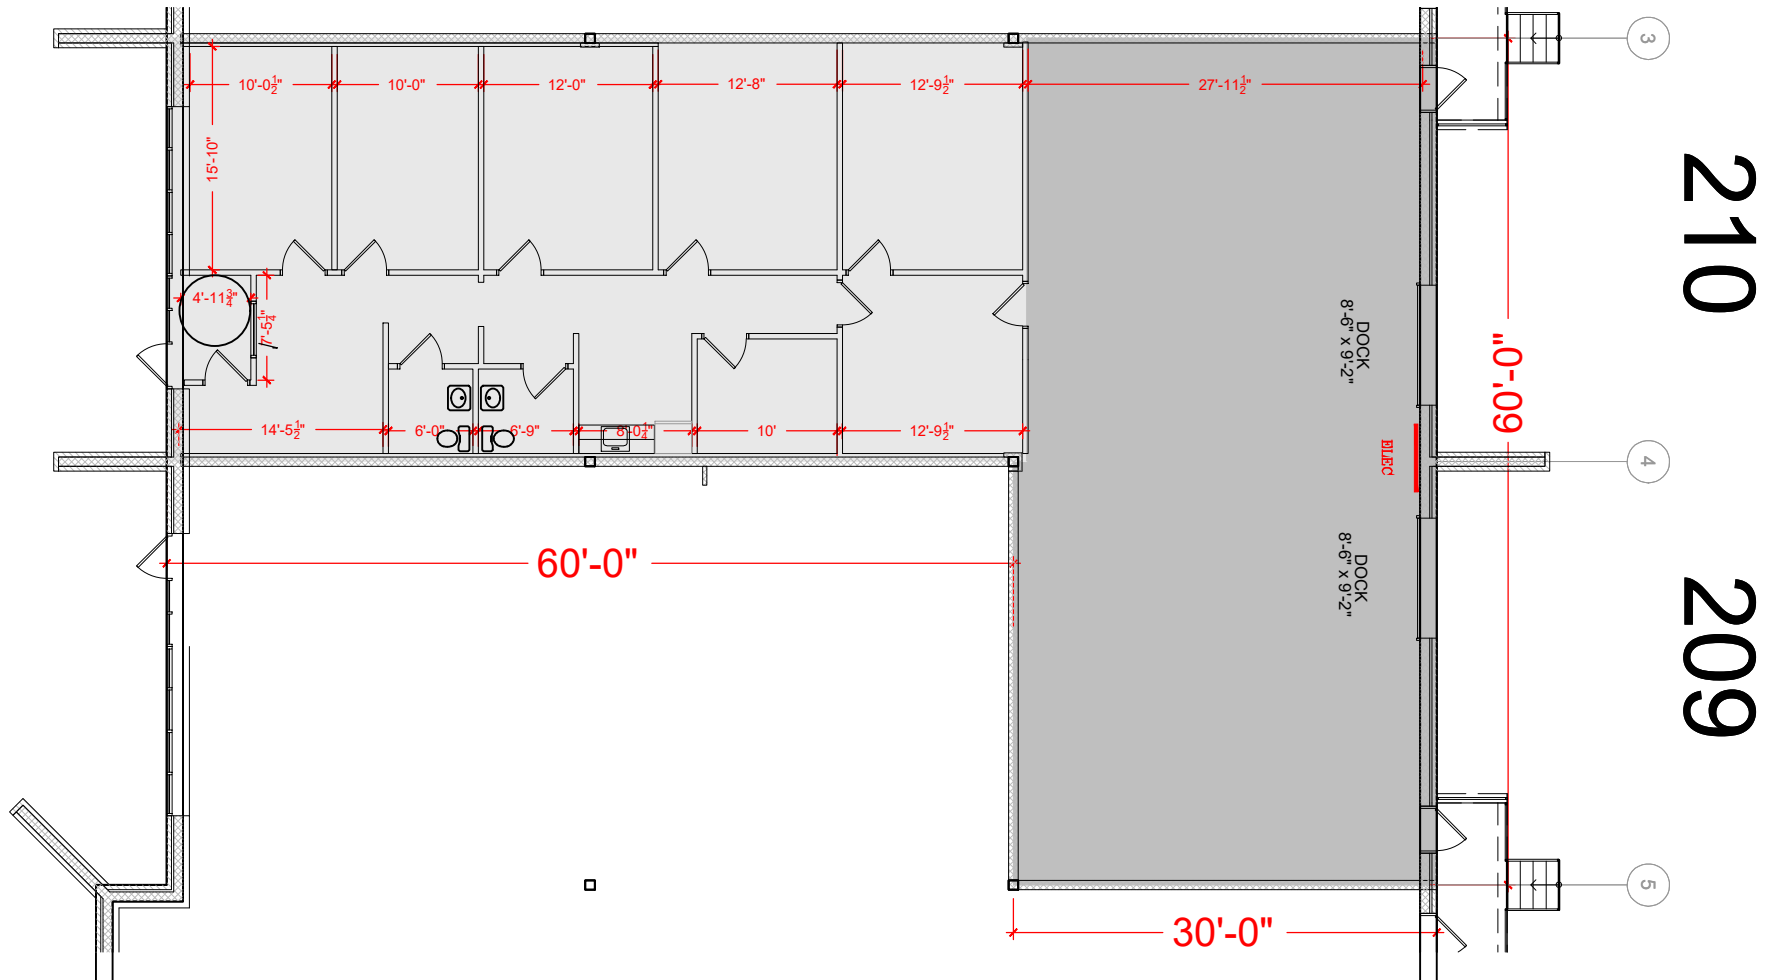

**TOTAL SF AVAILABLE - 3,600 SF**

OFFICE - 1,826 SF  
WAREHOUSE - 1,774 SF

[Click to access 3D model](#)

Key Plan

Floor Plan