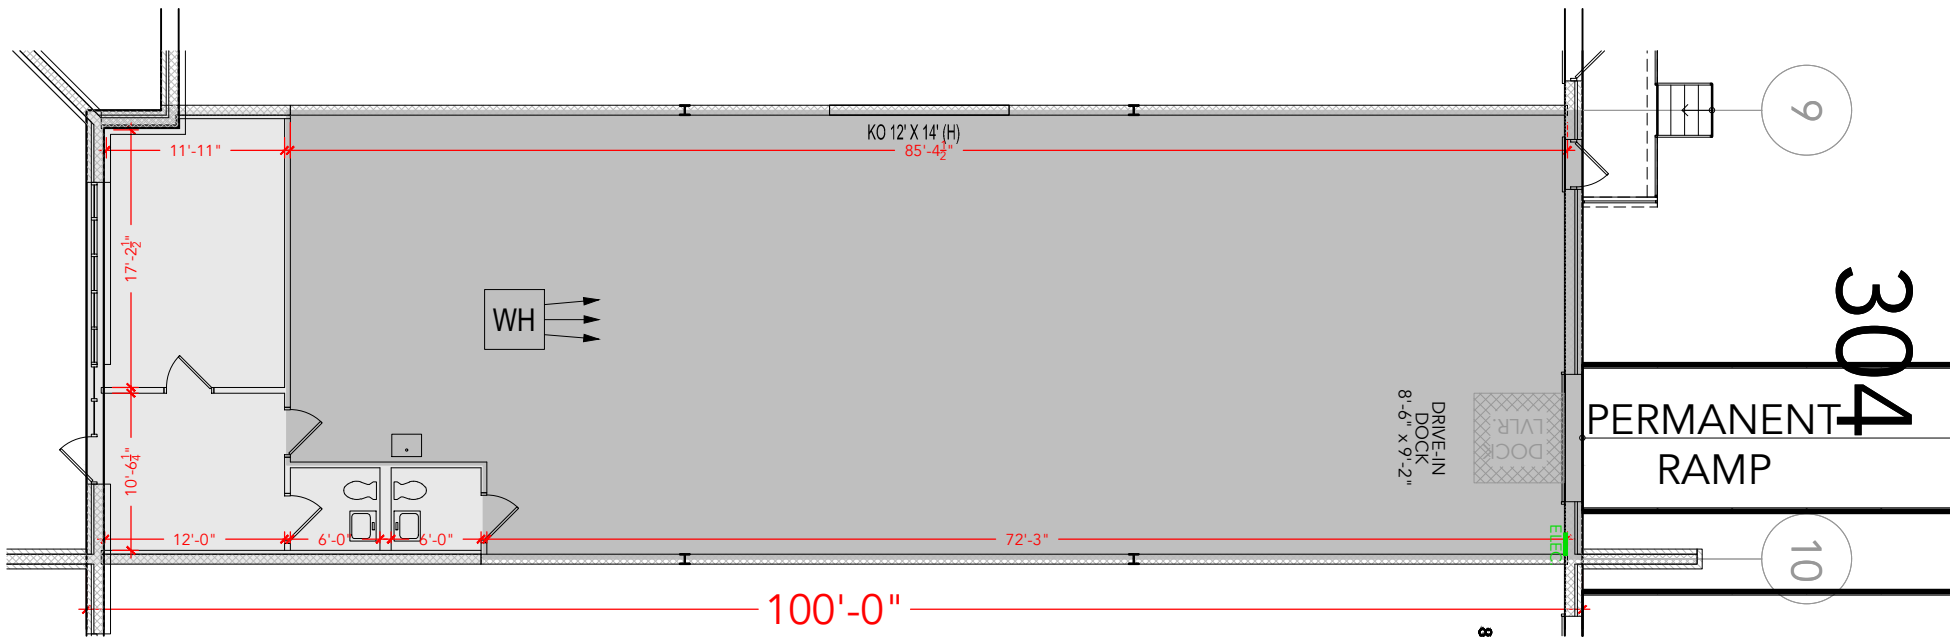

TOTAL SF AVAILABLE - 3,000 SF

OFFICE - 493 SF

WAREHOUSE SF - 2,507 SF

[Click to access 3D model](#)

Key Plan

Floor Plan