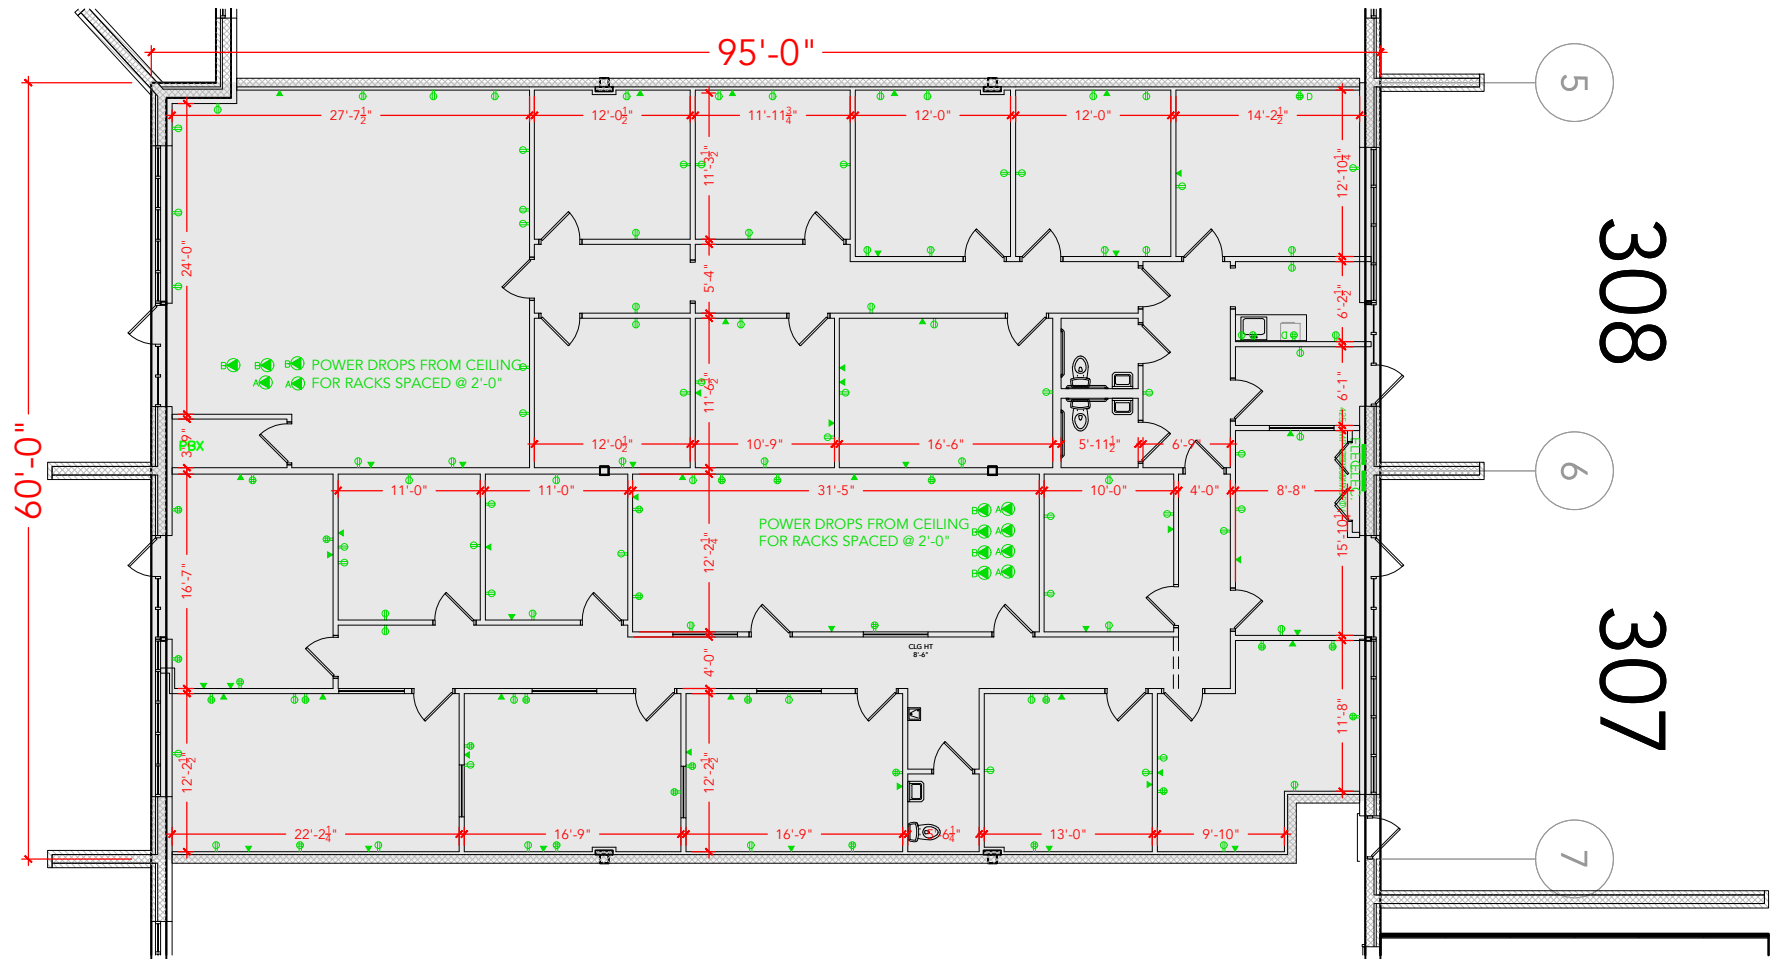

**TOTAL SF AVAILABLE - 5,700 SF**

OFFICE - 5,700 SF

WAREHOUSE - 0,000 SF

[Click to access 3D model](#)

Key Plan

Floor Plan